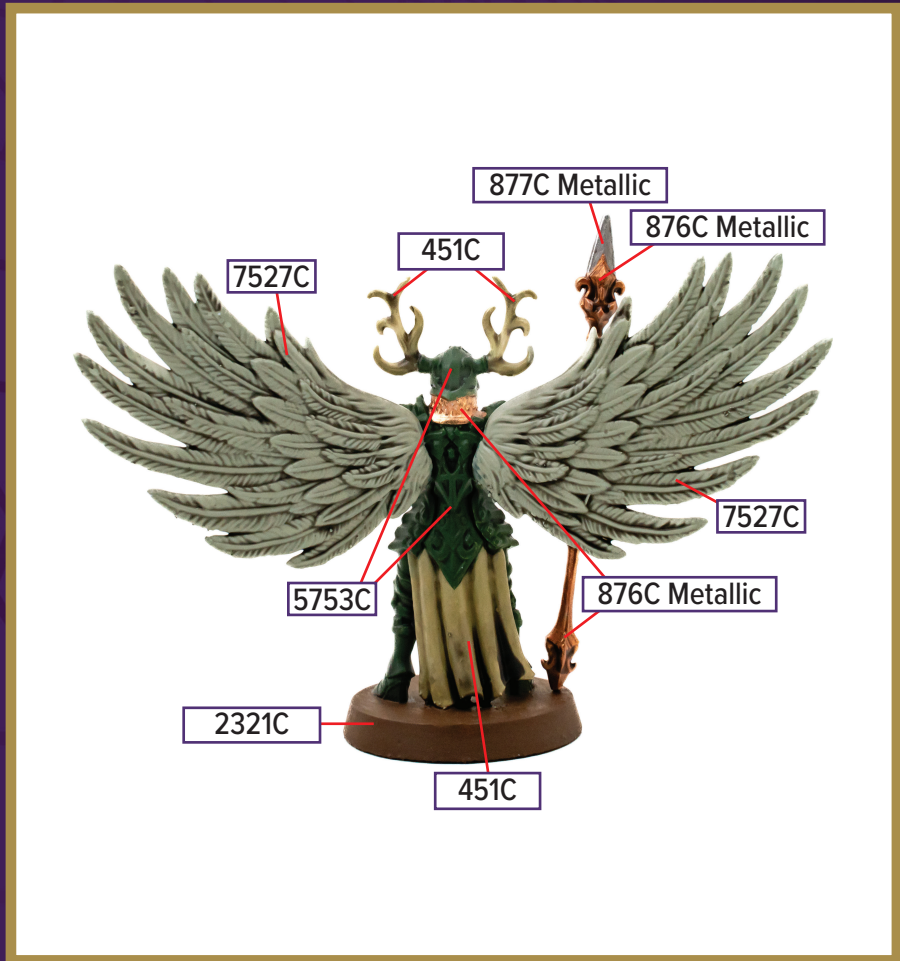

MIELKI THE KYRIE WARRIOR

Available in *Revna's Rebuke: Kyrie Warriors Army Expansion*

 451C	 475C	 5753C
 876C Metallic	 7527C	
 2321C	 877C Metallic	

Black 6C for wash

**All colors are Pantone PMS*