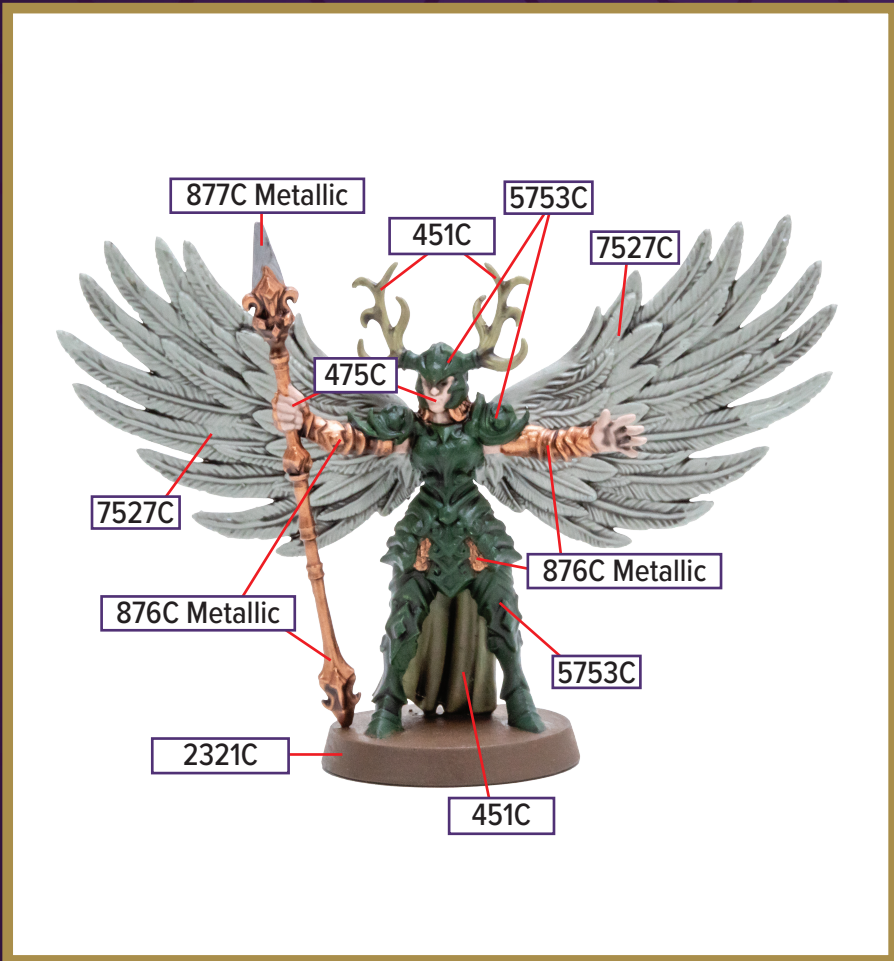

MIELKI THE KYRIE WARRIOR

Available in *Revna's Rebuke: Kyrie Warriors Army Expansion*

 451C	 475C	 5753C
 876C Metallic	 7527C	
 2321C	 877C Metallic	

Black 6C for wash

**All colors are Pantone PMS*