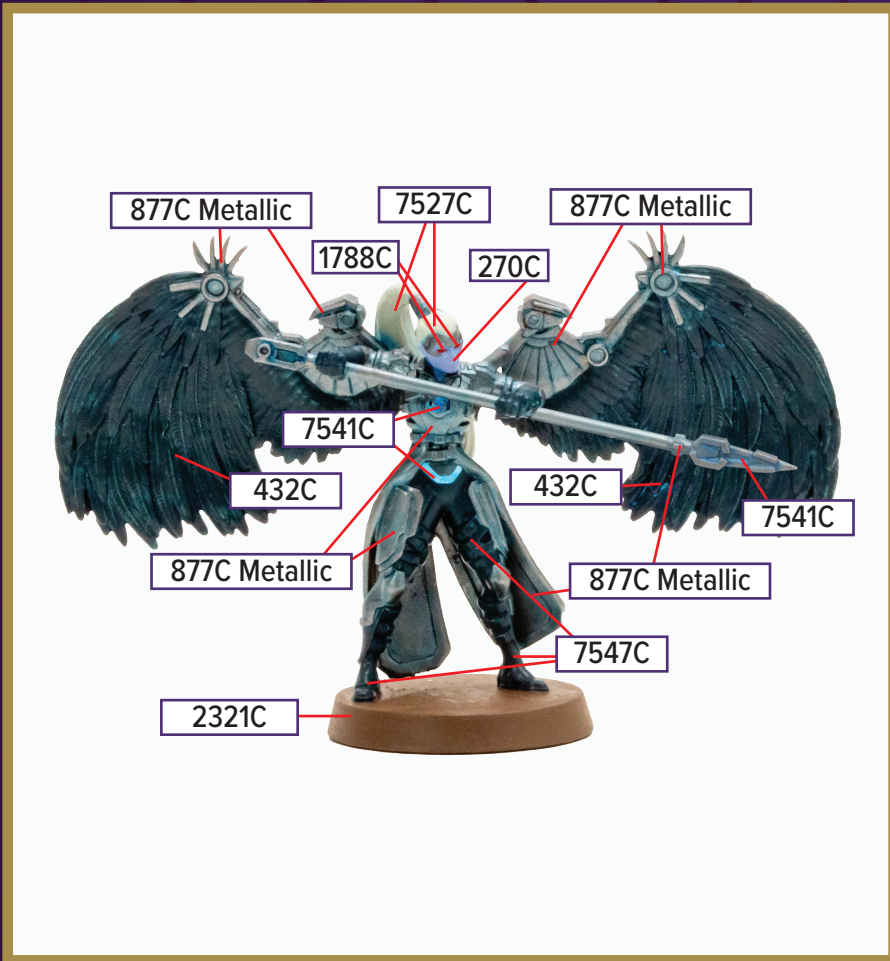

QUEEN QHYRION

Available in *Revna's Rebuke: Kyrie Warriors Army Expansion*

 270C	 877C Metallic	 7527C
 2321C	 432C	 7541C
 1788C	 7547C	

Blue 072C for wash

*All colors are Pantone PMS