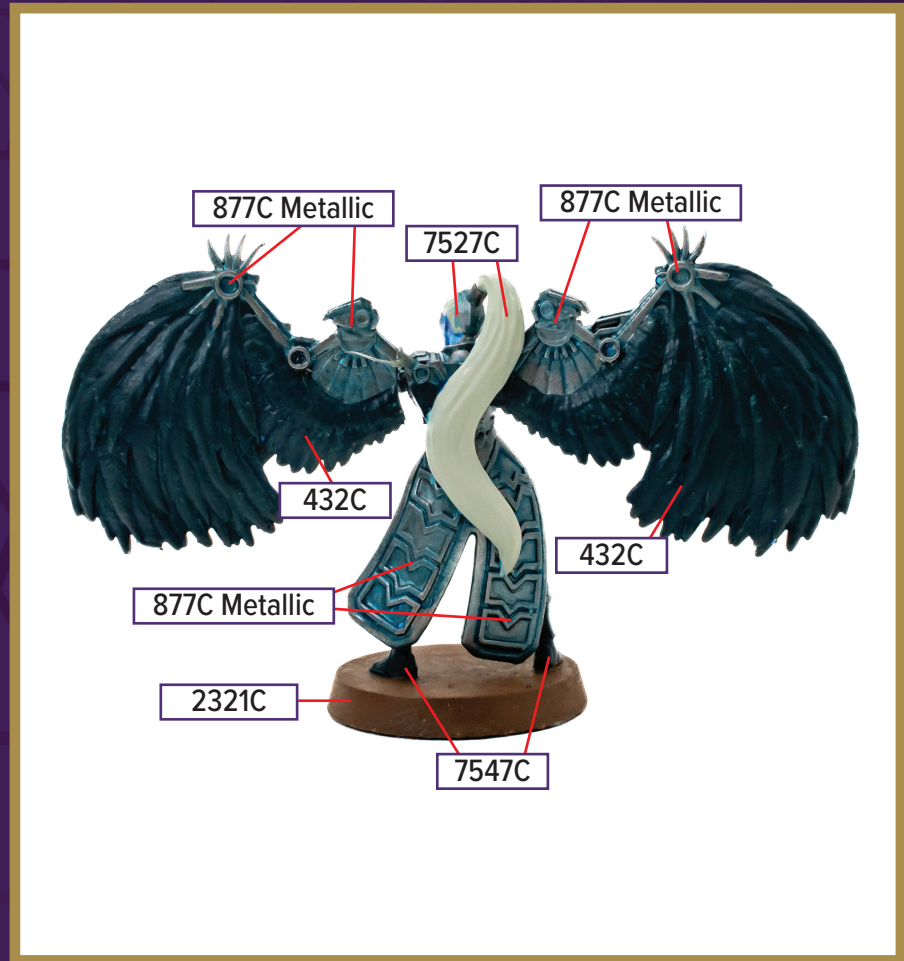

QUEEN QHYRION

Available in *Revna's Rebuke: Kyrie Warriors Army Expansion*

 270C	 877C Metallic	 7527C
 2321C	 432C	 7541C
 1788C	 7547C	

Blue 072C for wash

*All colors are Pantone PMS