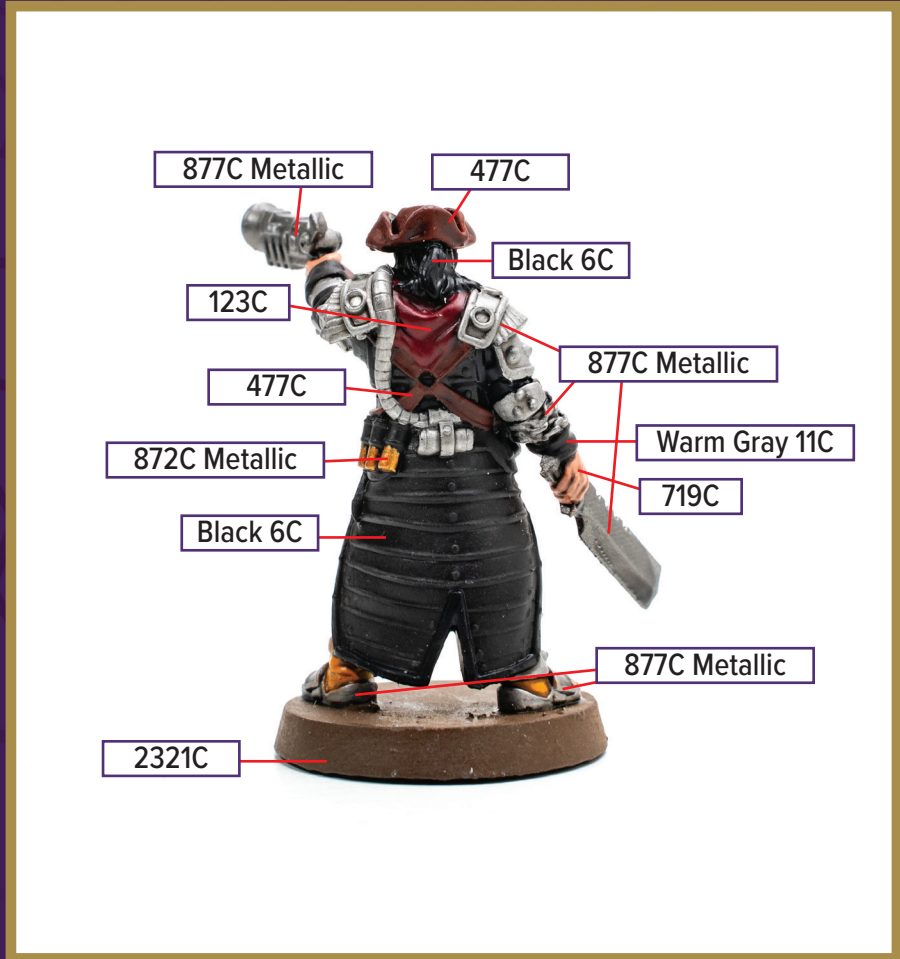

# KILLIAN VANE III

Available in *Battle for the Wellspring Battle Box*

 Black 6C	 Warm Gray 11C	 719C	 425C
 872C Metallic	 123C	 477C	
 186C	 877C Metallic	 2321C	

Black 6C for wash

*\*All colors are Pantone PMS*