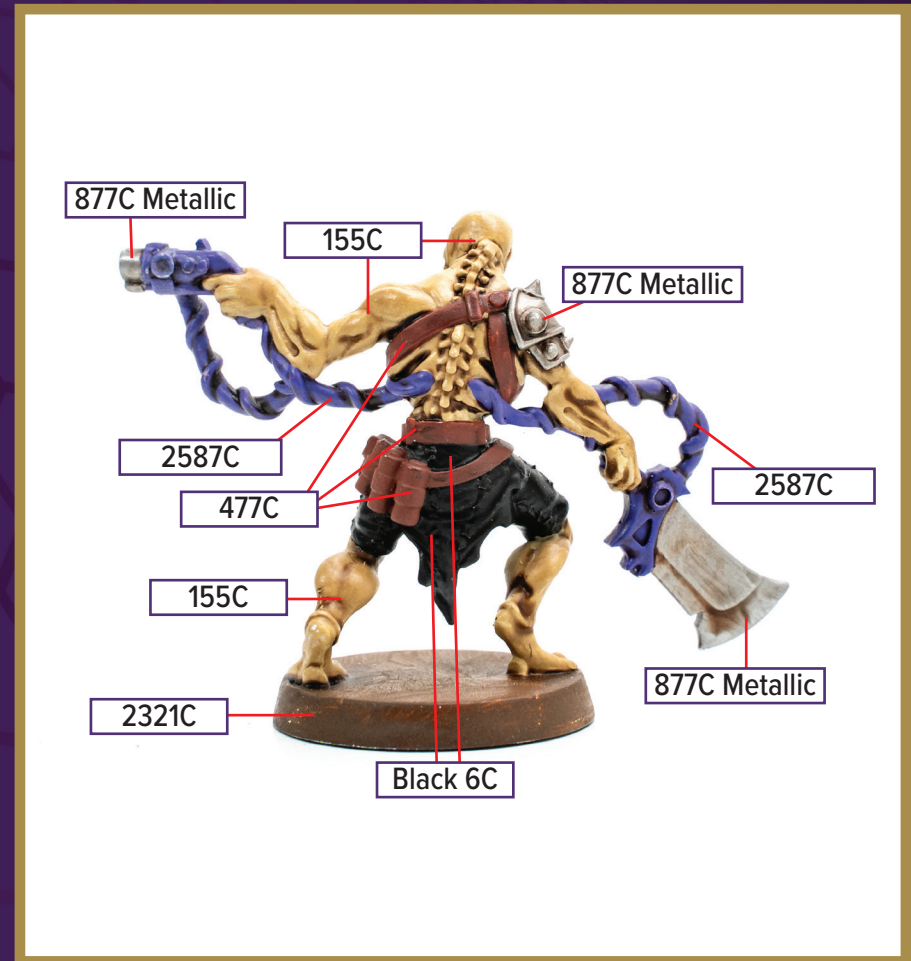

# BOK-BUR-NA

Available in *Battle for the Wellspring Battle Box*

|  |   |  |
|--|---|--|
|  757C |  877C Metallic |  Black 6C |
|  155C |  2321C         |  |
|  477C |  2587C         |  |

Black 6C for wash

*\*All colors are Pantone PMS*