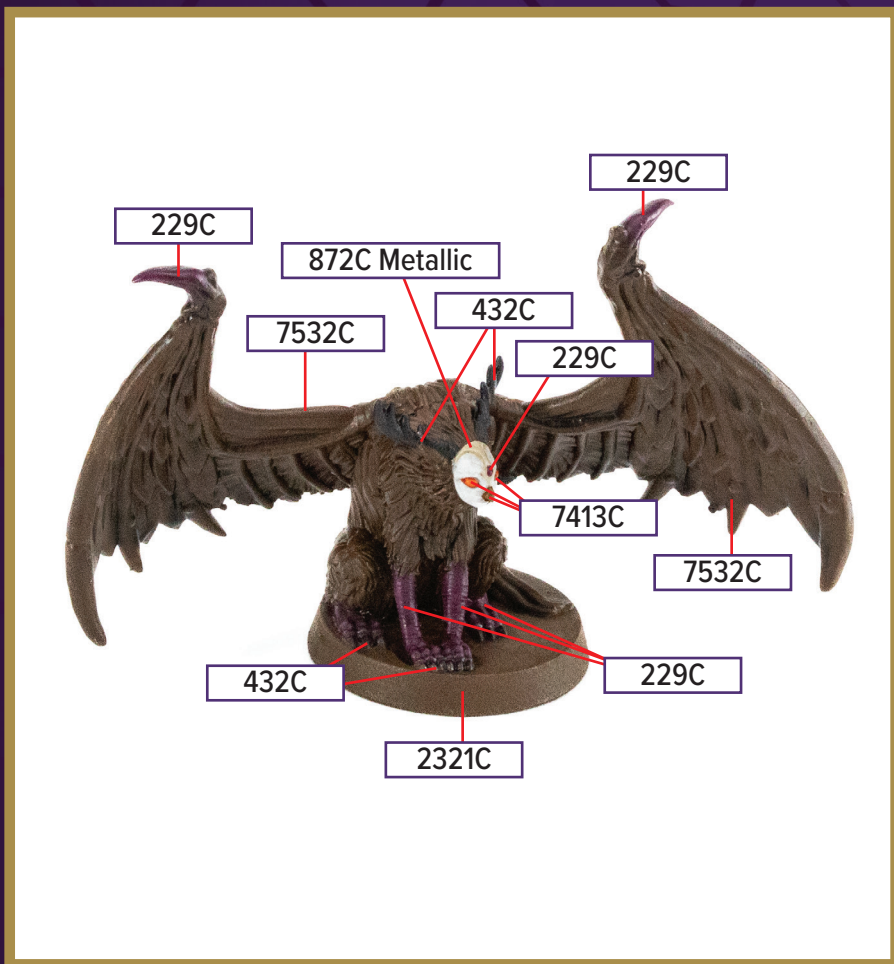

# ONSHU THE WELKINEYE

Available in *Battle for the Wellspring Battle Box*

 2321C	 413C	 229C
 7532C	 7413C	
 432C	 872C Metallic	

Black 6C for wash

*\*All colors are Pantone PMS*