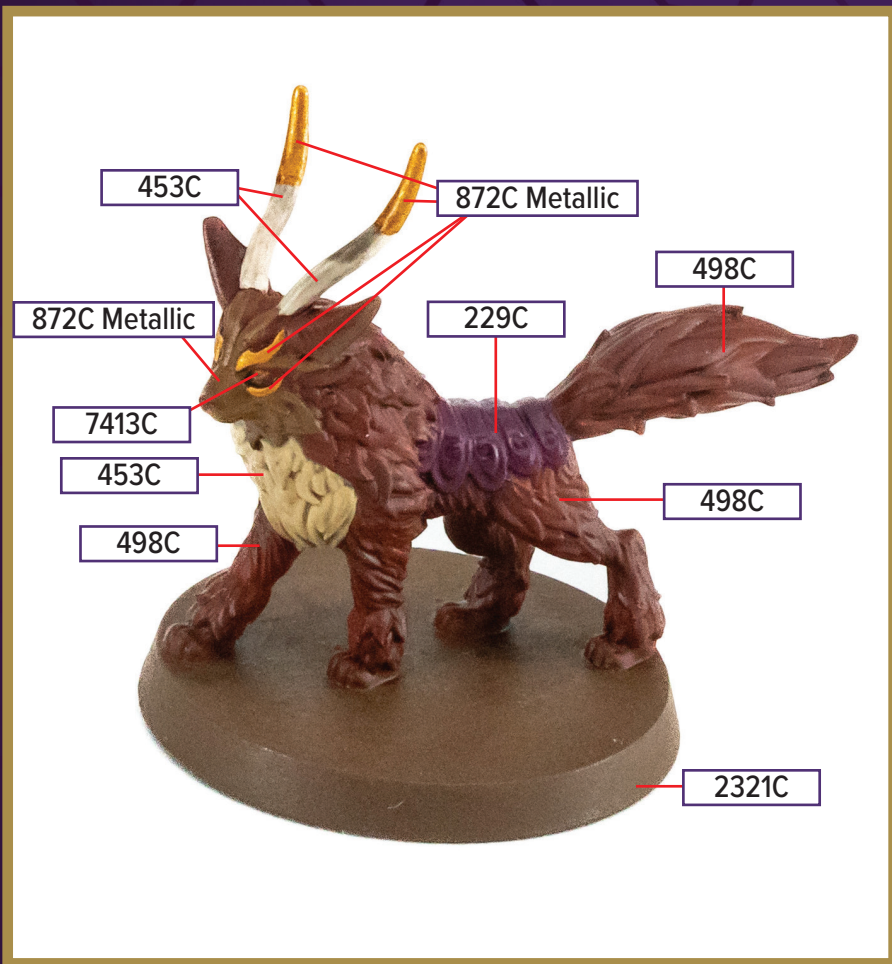

KITA THE SPRINGRUNNER

Available in *Battle for the Wellspring Battle Box*

 2321C	 7413C	 872C Metallic
 453C	 413C	 229C
 873C	 498C	

Black 6C for wash

**All colors are Pantone PMS*