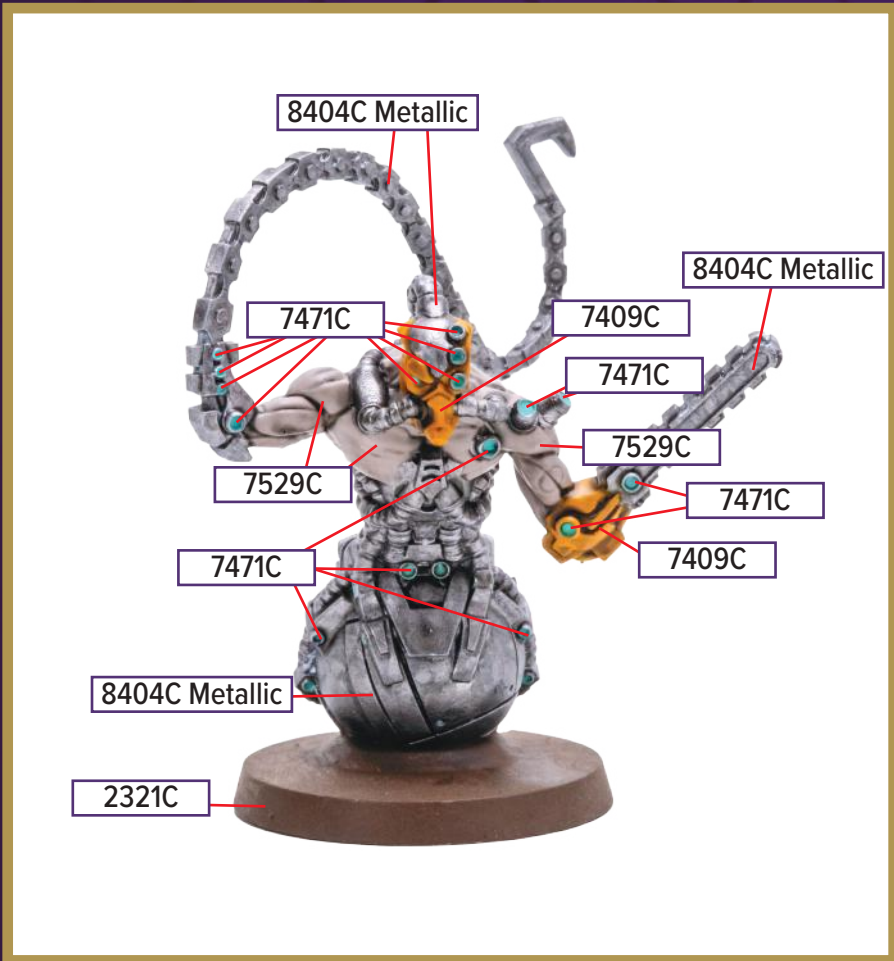

NECROTECH WRAITHRIDERS