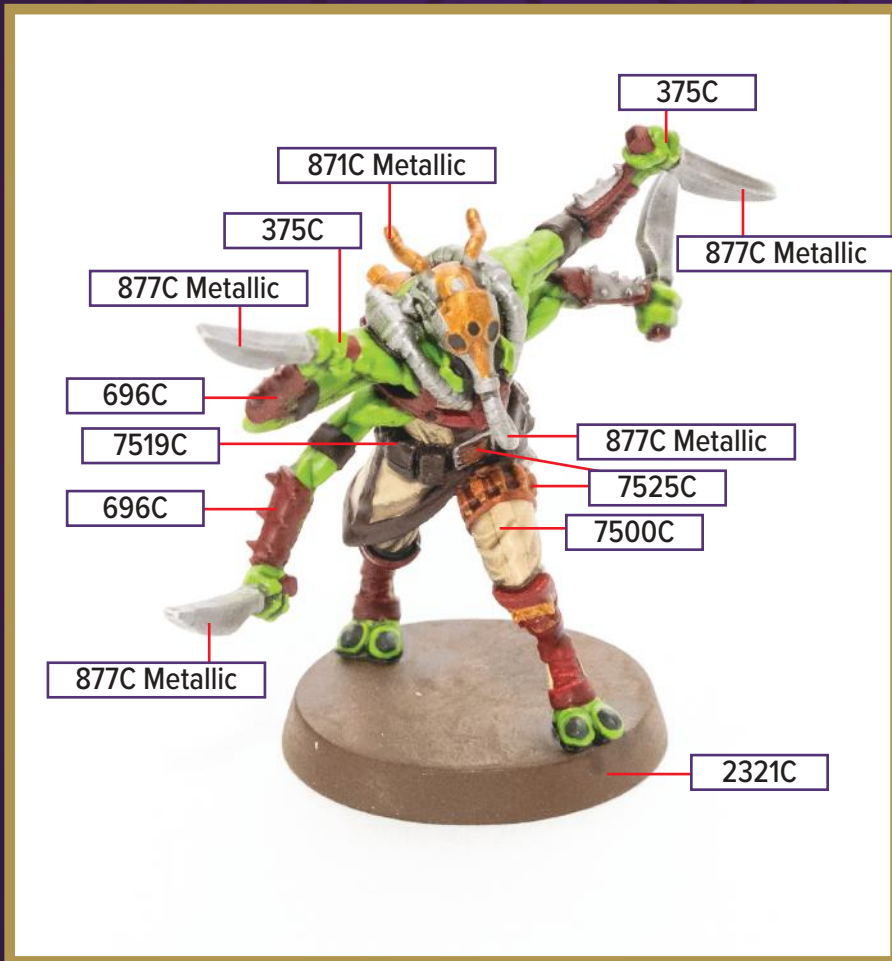

# EXILES OF THE SUNDERED SEA

This figure can be found in *Age of Annihilation Master Set*

 7495C	 871C Metallic	 7748C
 2321C	 877C Metallic	 Cool Gray 1C
 375C	 7519C	

Black 6C for wash

\*All colors are Pantone PMS

# KNAVES OF THE SILVER SCIMITAR

This figure can be found in *Age of Annihilation Master Set*

 7519C	 696C	 7525C
 7500C	 877C Metallic	 871C Metallic
 2321C	 375C	 432C

Black 6C for wash

\*All colors are Pantone PMS