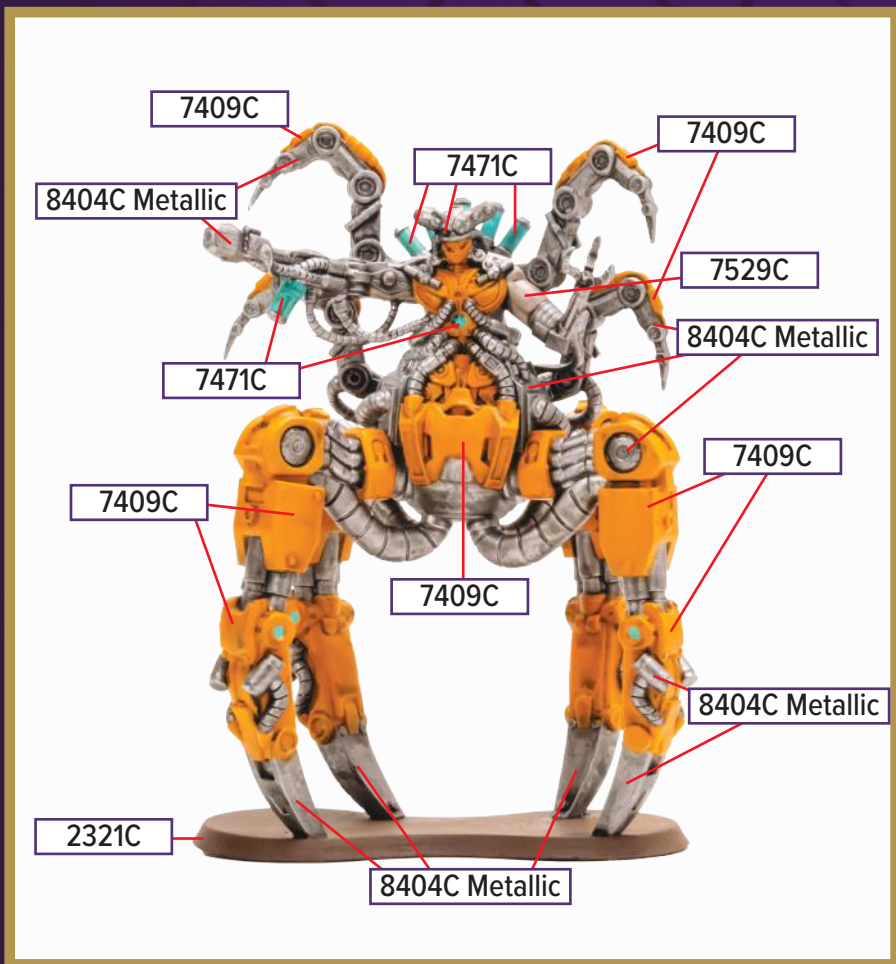

IRON LICH VISCEROT