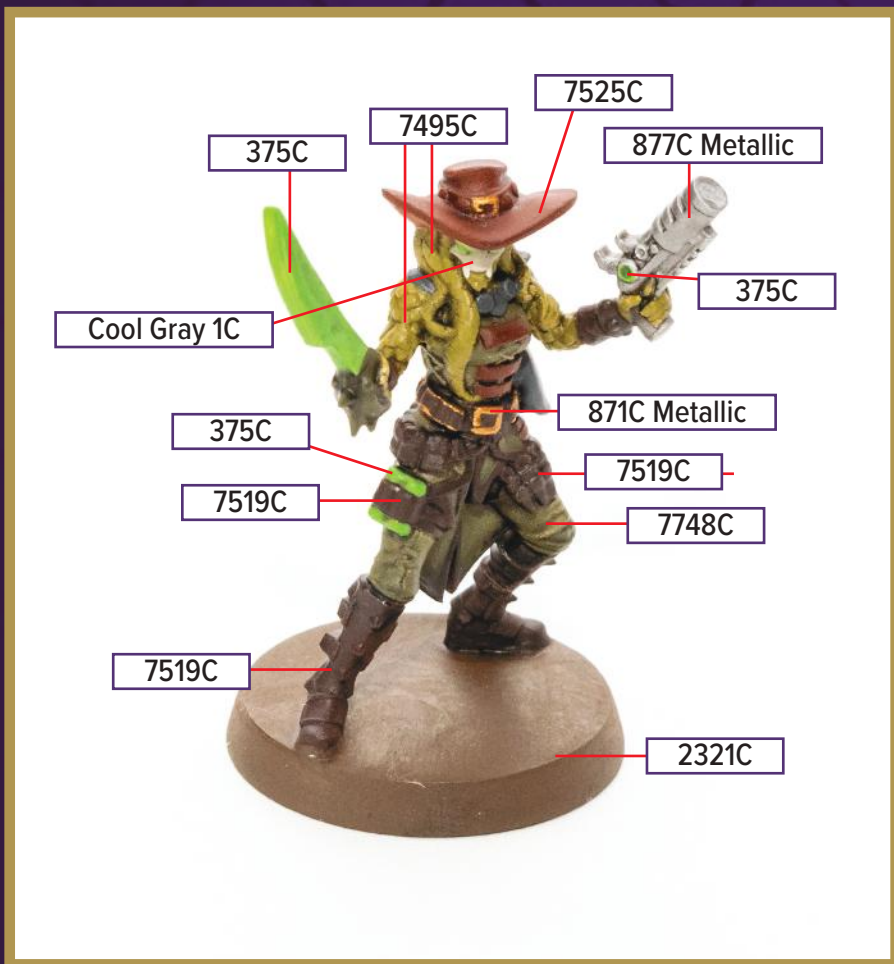

EXILES OF THE SUNDERED SEA