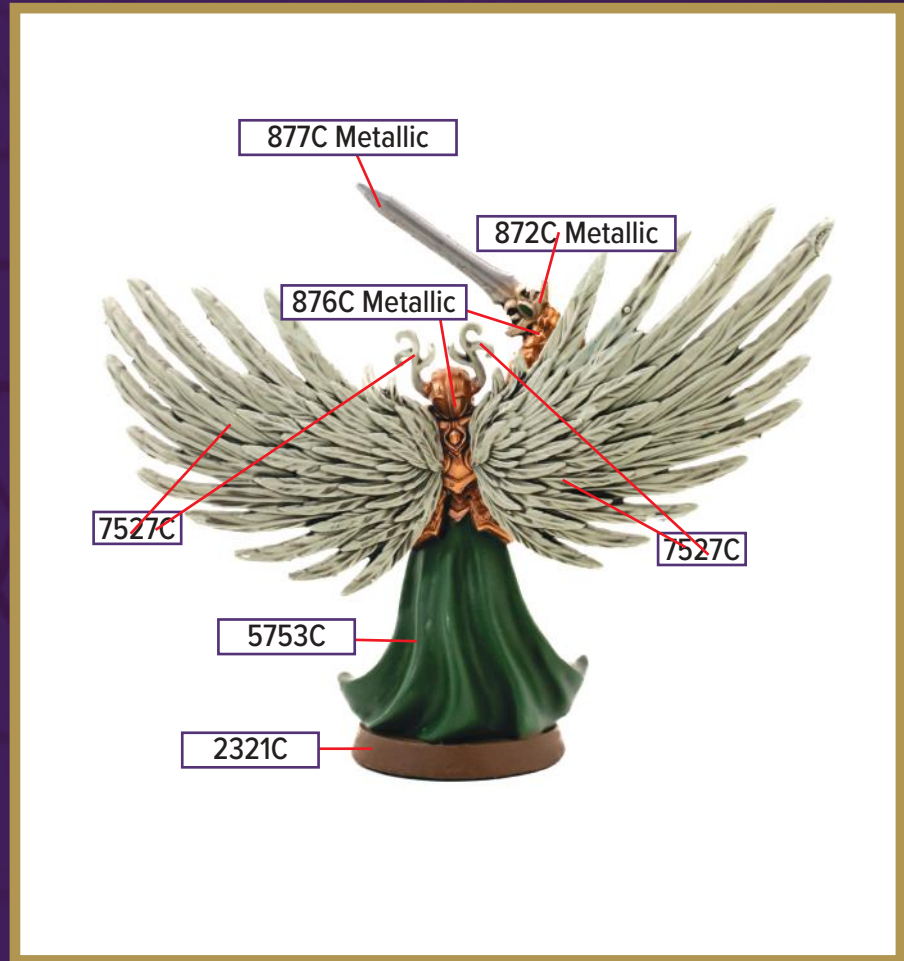

XIAMARA THE KYRIE WARRIOR