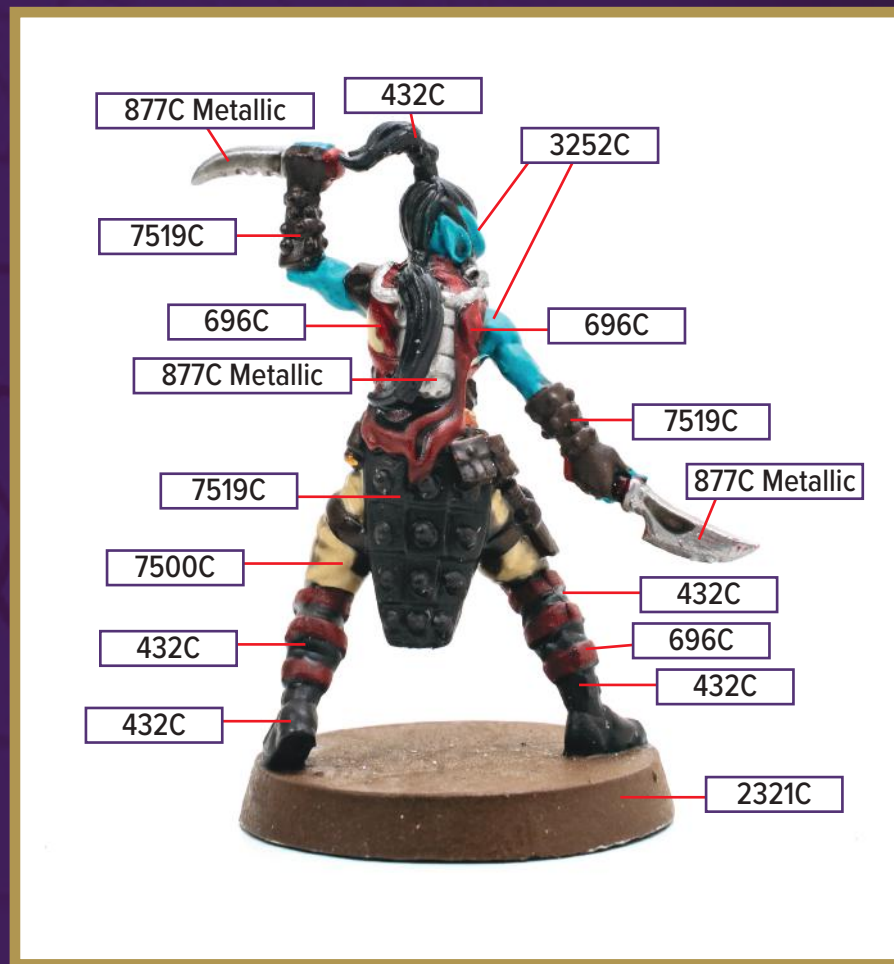

# KNAVES OF THE SILVER SCIMITAR

This figure can be found in *Age of Annihilation Master Set*

 7519C	 696C	 7525C
 7500C	 877C Metallic	 432C
 2321C	 475C	

Black 6C for wash

\*All colors are Pantone PMS

# KNAVES OF THE SILVER SCIMITAR

This figure can be found in *Age of Annihilation Master Set*

 7519C	 696C	 7525C
 7500C	 877C Metallic	 432C
 2321C	 3252C	 871C Metallic

Black 6C for wash

\*All colors are Pantone PMS

# KNAVES OF THE SILVER SCIMITAR

This figure can be found in *Age of Annihilation Master Set*

 7519C	 696C	 432C
 7500C	 877C Metallic	
 2321C	 3252C	

Black 6C for wash

\*All colors are Pantone PMS