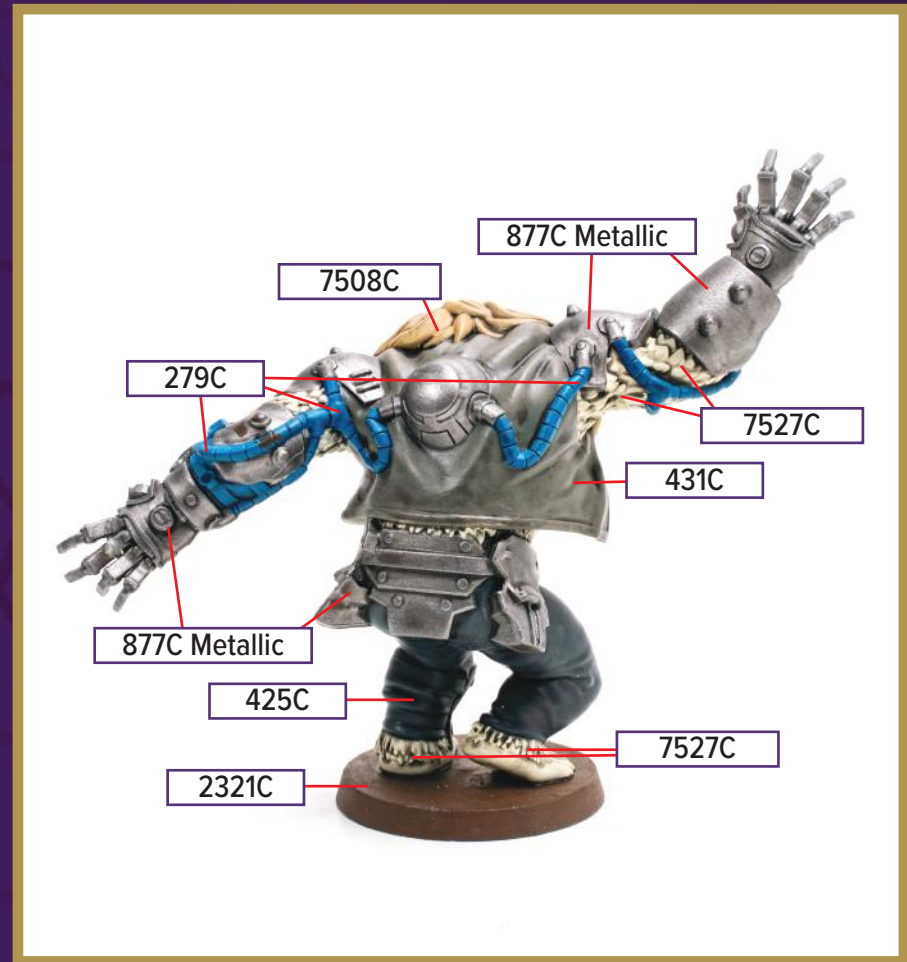

KNIGHT IRENE