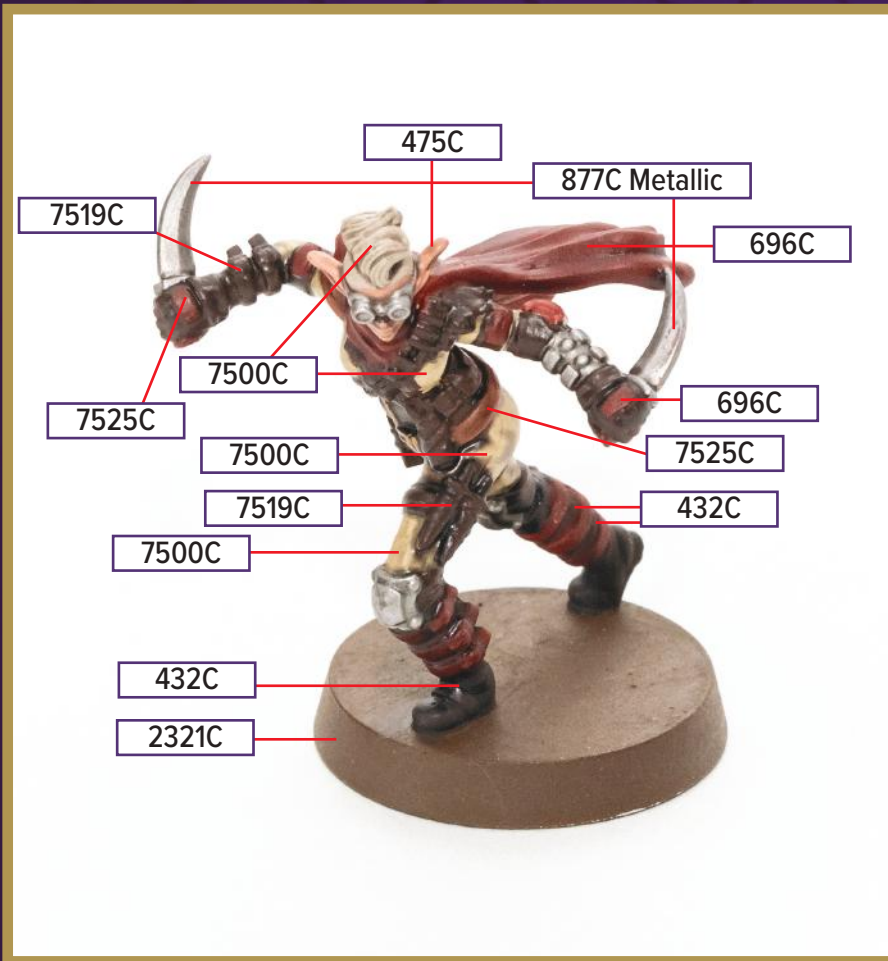

# KNAVES OF THE SILVER SCIMITAR

This figure can be found in *Age of Annihilation Master Set*

 7519C	 696C	 7525C
 7500C	 877C Metallic	 871C Metallic
 2321C	 375C	 432C

Black 6C for wash

\*All colors are Pantone PMS

# KNAVES OF THE SILVER SCIMITAR

This figure can be found in *Age of Annihilation Master Set*

 7519C	 696C	 7525C
 7500C	 877C Metallic	 432C
 2321C	 475C	

Black 6C for wash

\*All colors are Pantone PMS