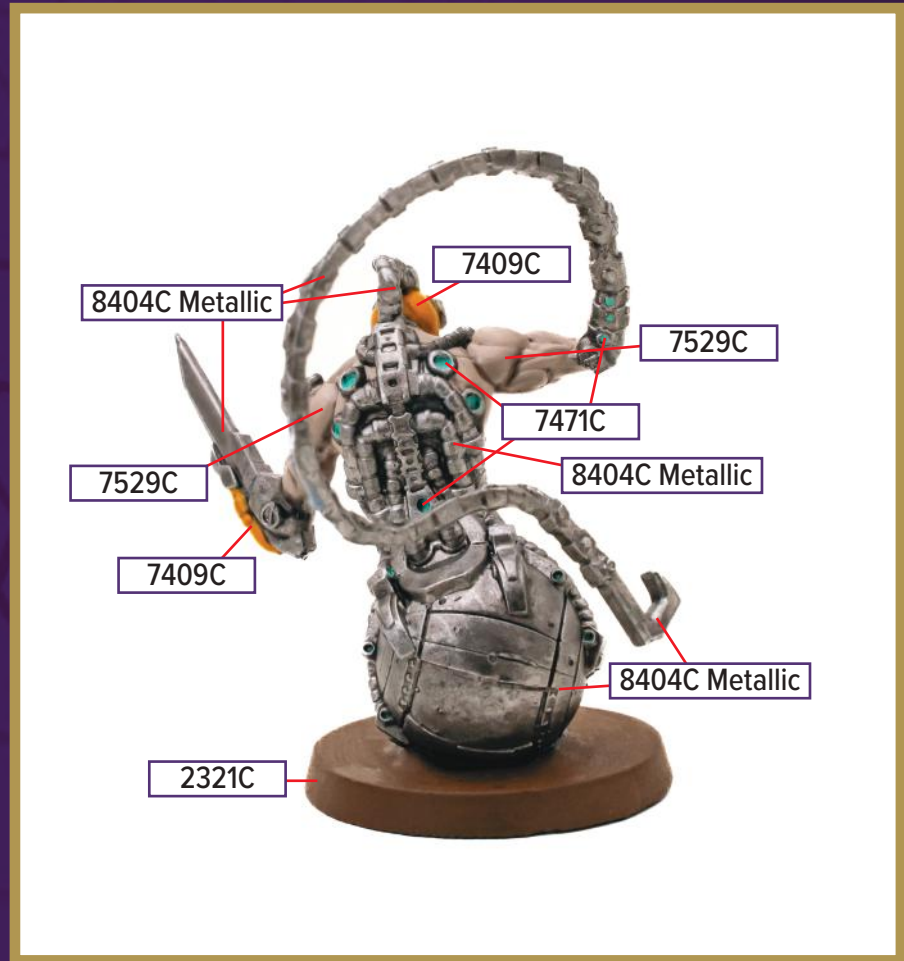

NECROTECH WRAITHRIDERS