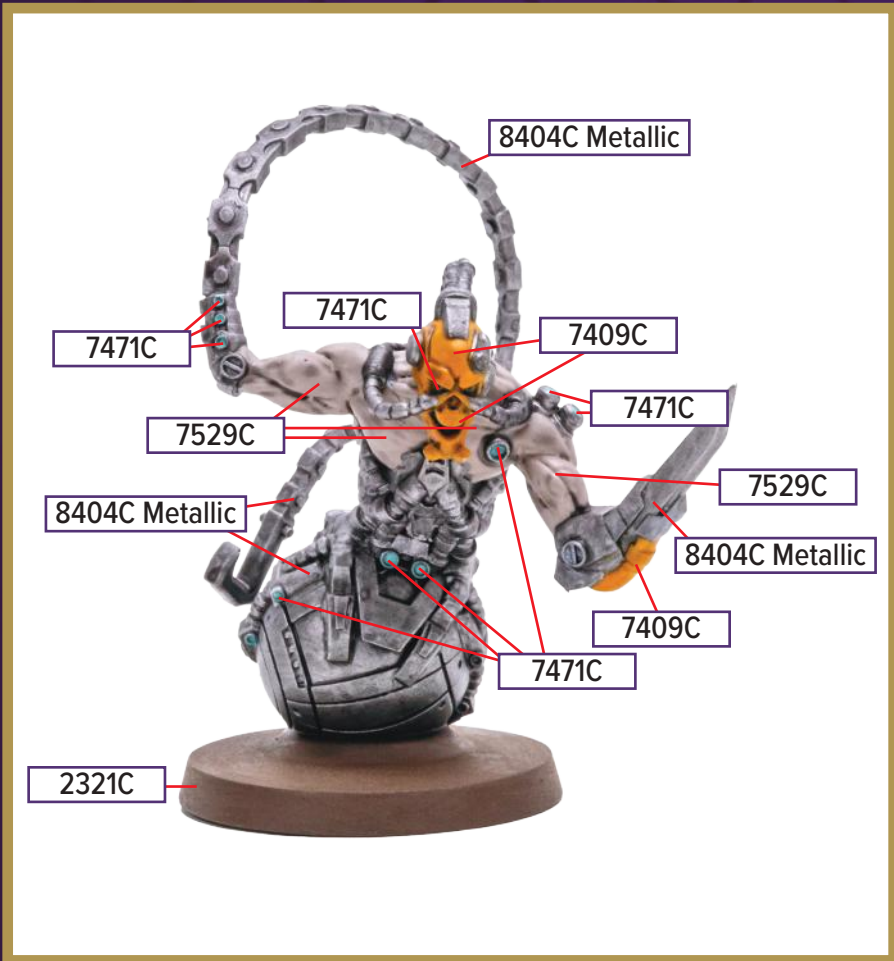

NECROTECH WRAITHRIDERS