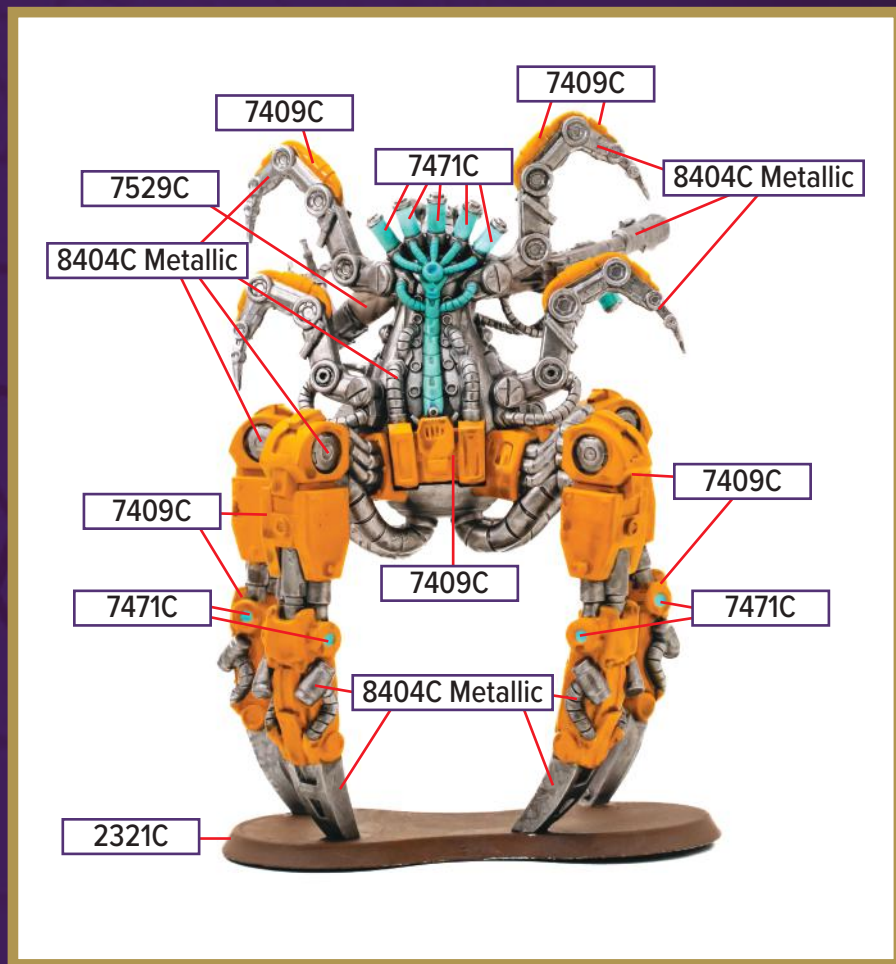

IRON LICH VISCEROT