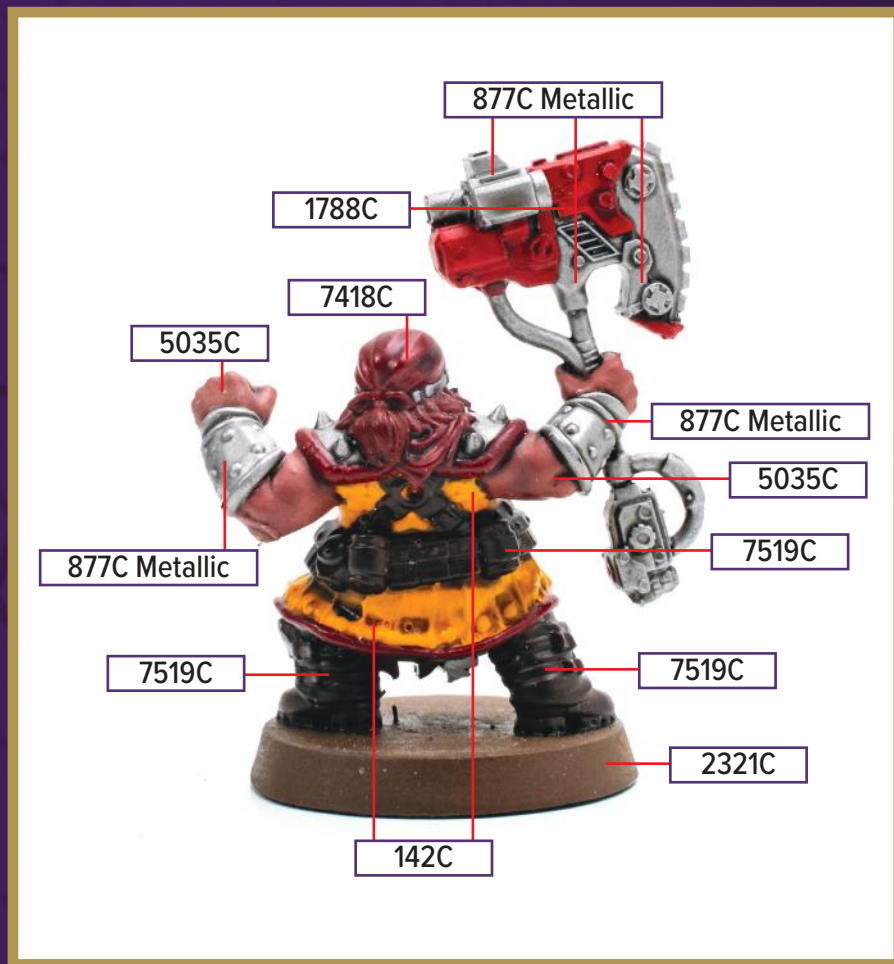

DORIM THE BULKHEAD BRAWLER