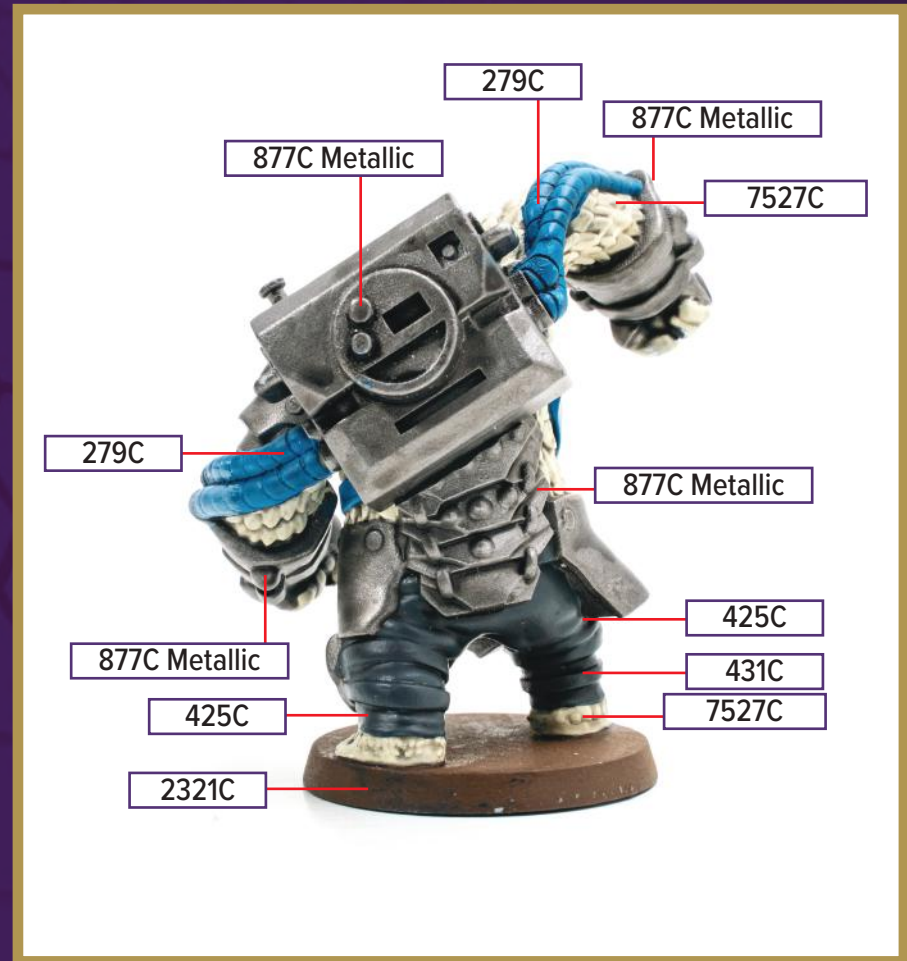

FROSTCLAW PALADINS