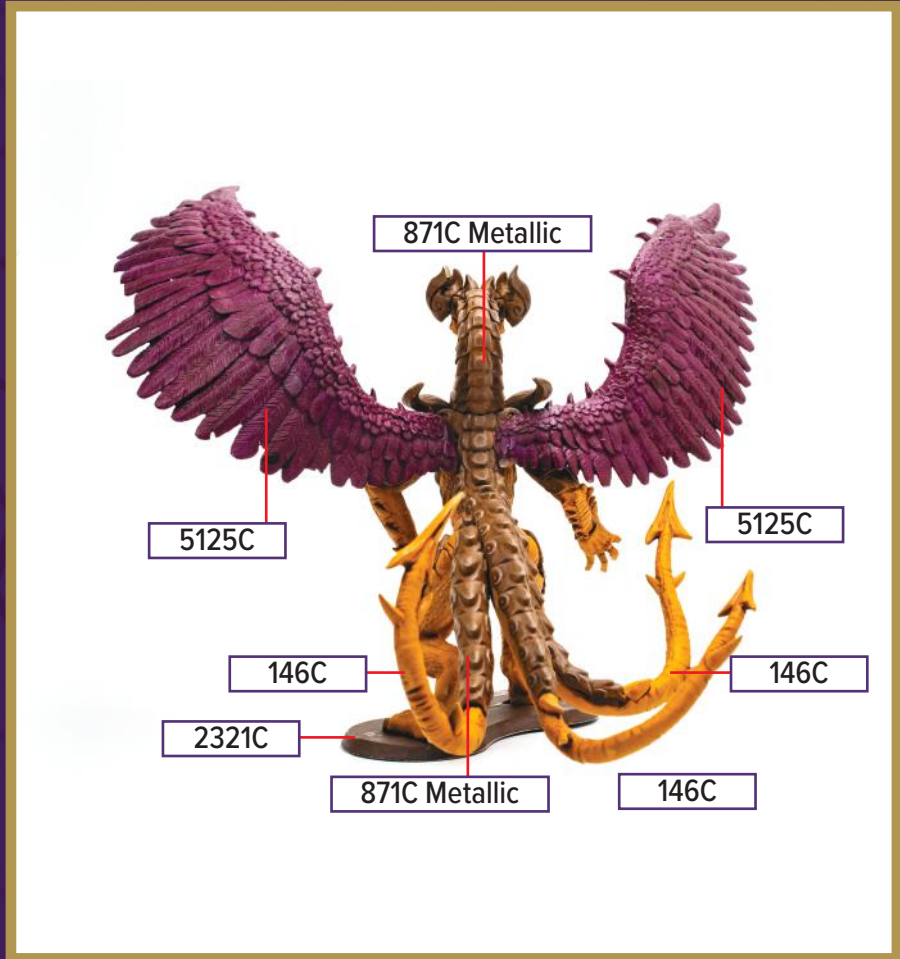

# KNAVES OF THE SILVER SCIMITAR

This figure can be found in *Age of Annihilation Master Set*

 7519C	 696C	 7525C
 7500C	 877C Metallic	 432C
 2321C	 3252C	 871C Metallic

Black 6C for wash

\*All colors are Pantone PMS

# KNAVES OF THE SILVER SCIMITAR

This figure can be found in *Age of Annihilation Master Set*

 7519C	 696C	 432C
 7500C	 877C Metallic	
 2321C	 3252C	

Black 6C for wash

\*All colors are Pantone PMS

# XENITHRAX THE VINEWEAVER

This figure can be found in *Age of Annihilation Master Set*

- 463C
- 871C Metallic
- 5125C
- 146C
- 2321C

PMS 463C for wash

*\*All colors are Pantone PMS*