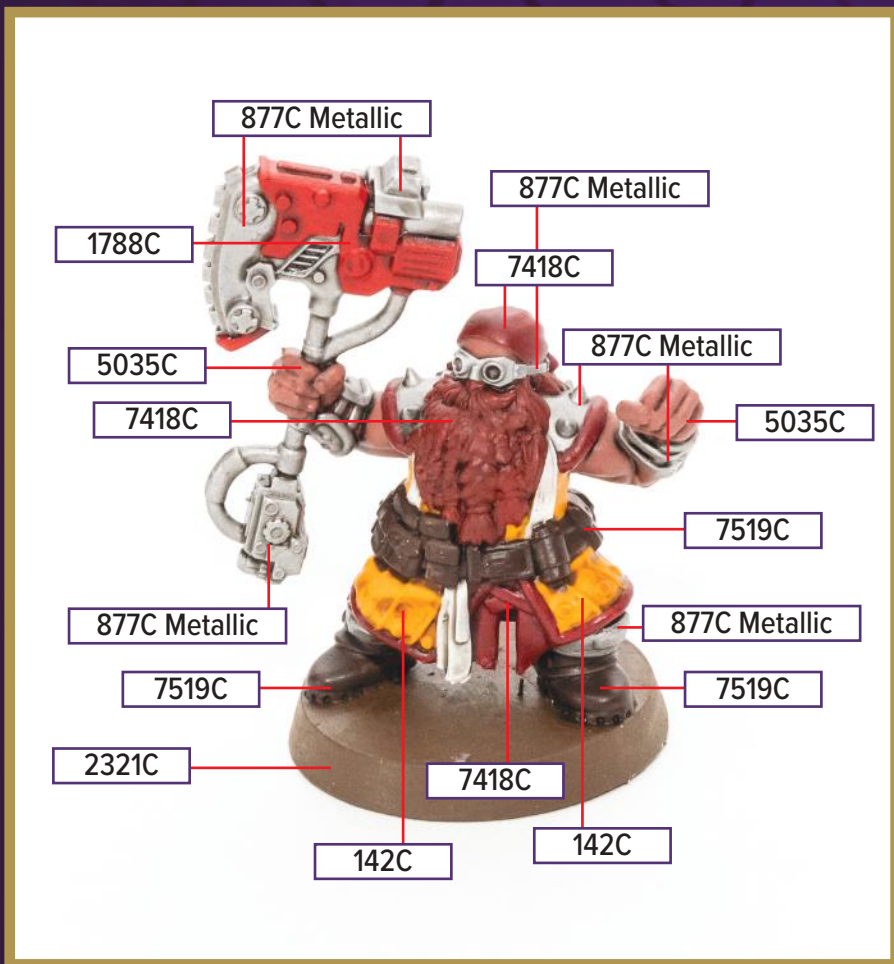

DORIM THE BULKHEAD BRAWLER