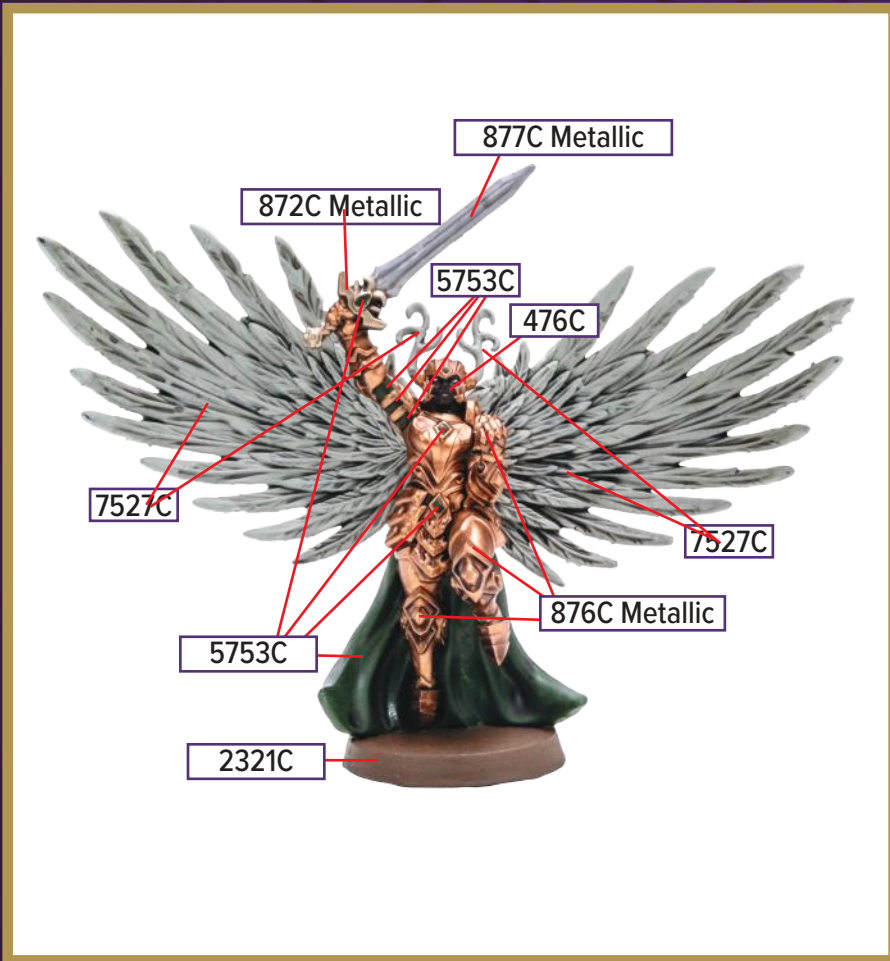

XIAMARA THE KYRIE WARRIOR