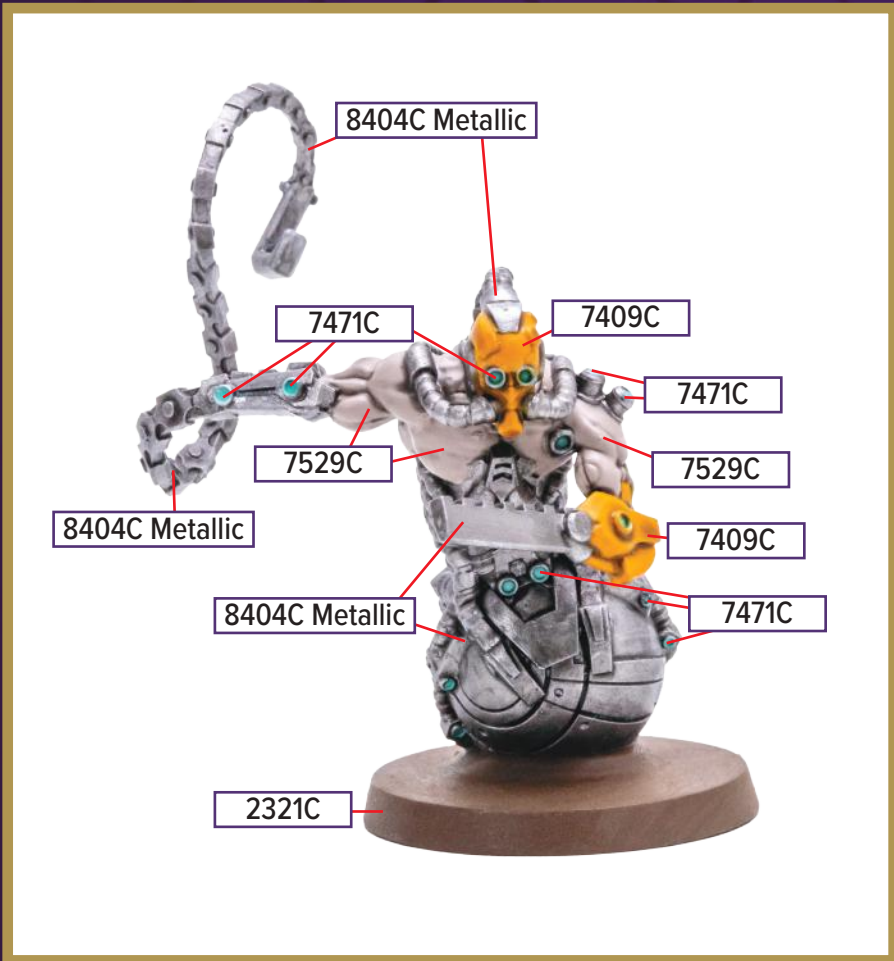

NECROTECH WRAITHRIDERS