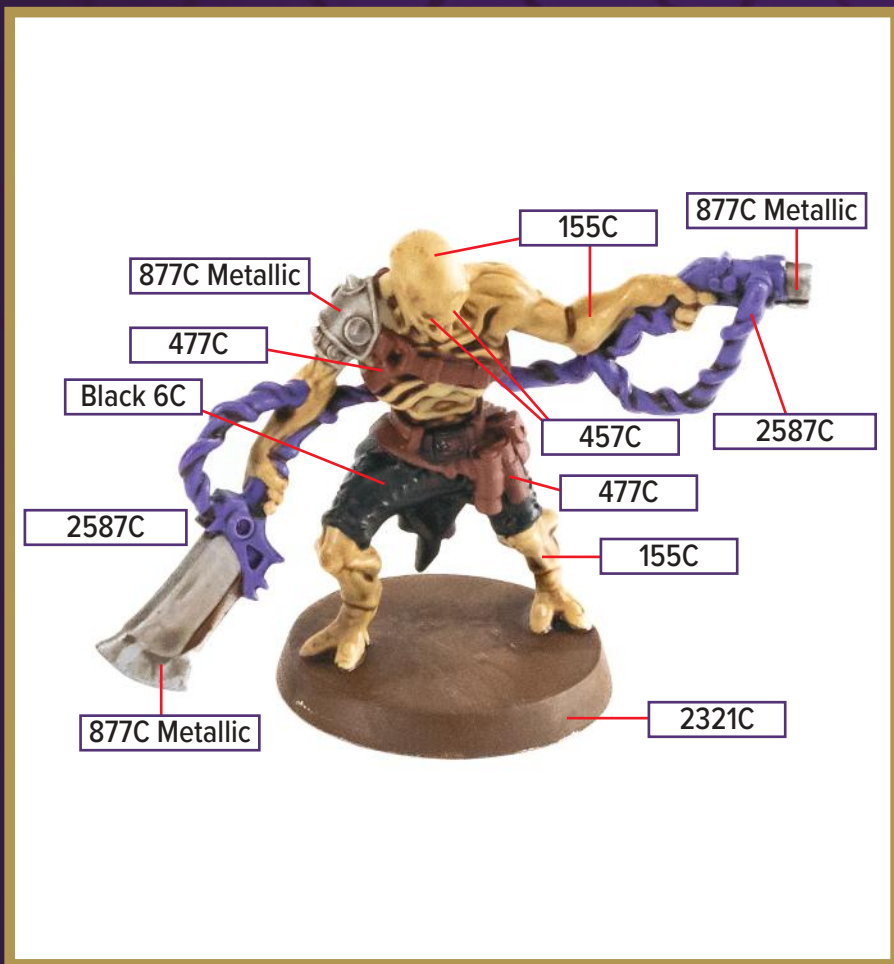

# BOK-BUR-NA

Available in *Battle for the Wellspring Battle Box*

 757C	 877C Metallic	 Black 6C
 155C	 2321C	
 477C	 2587C	

Black 6C for wash

*\*All colors are Pantone PMS*

# KILLIAN VANE III

Available in *Battle for the Wellspring Battle Box*

Black 6C	Warm Gray 11C	719C	425C
872C Metallic	123C	477C	
186C	877C Metallic	2321C	

Black 6C for wash

*\*All colors are Pantone PMS*