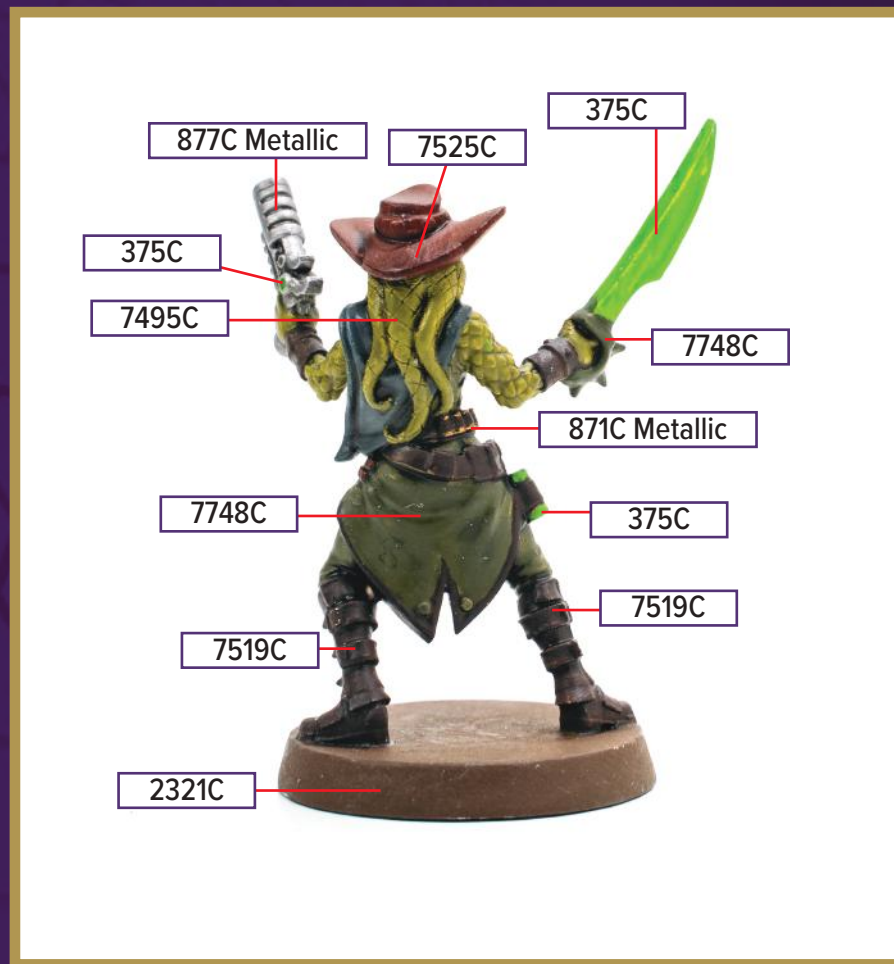

EXILES OF THE SUNDERED SEA