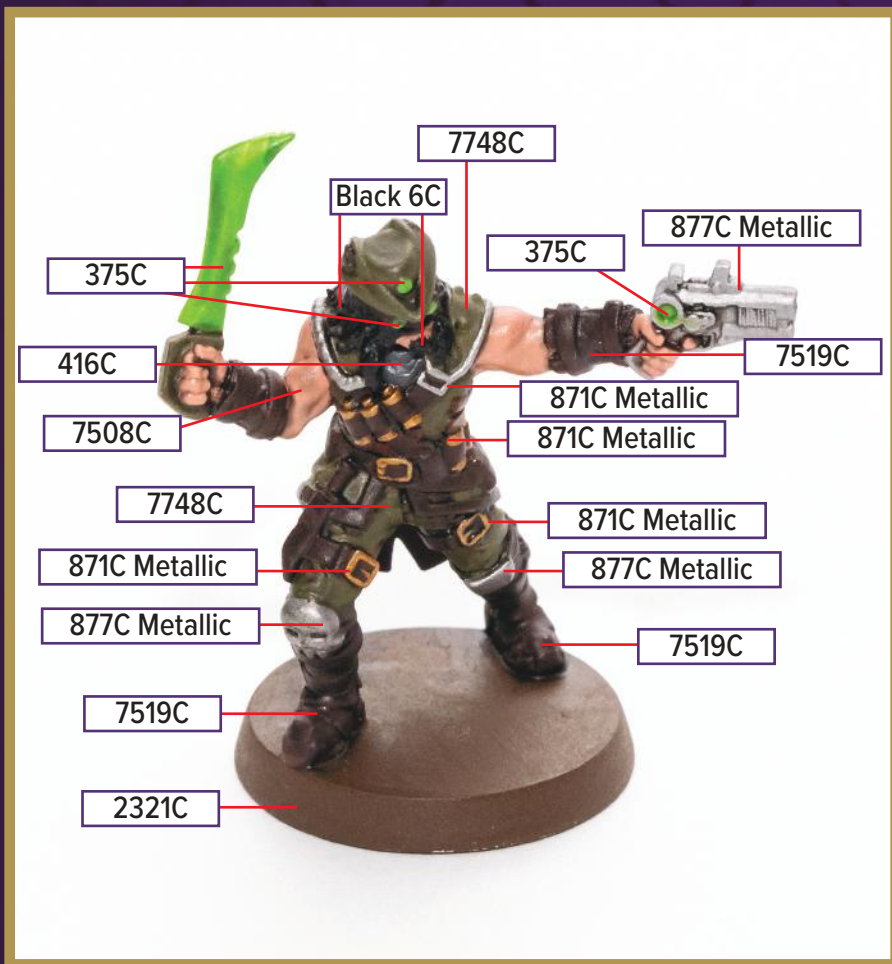

EXILES OF THE SUNDERED SEA