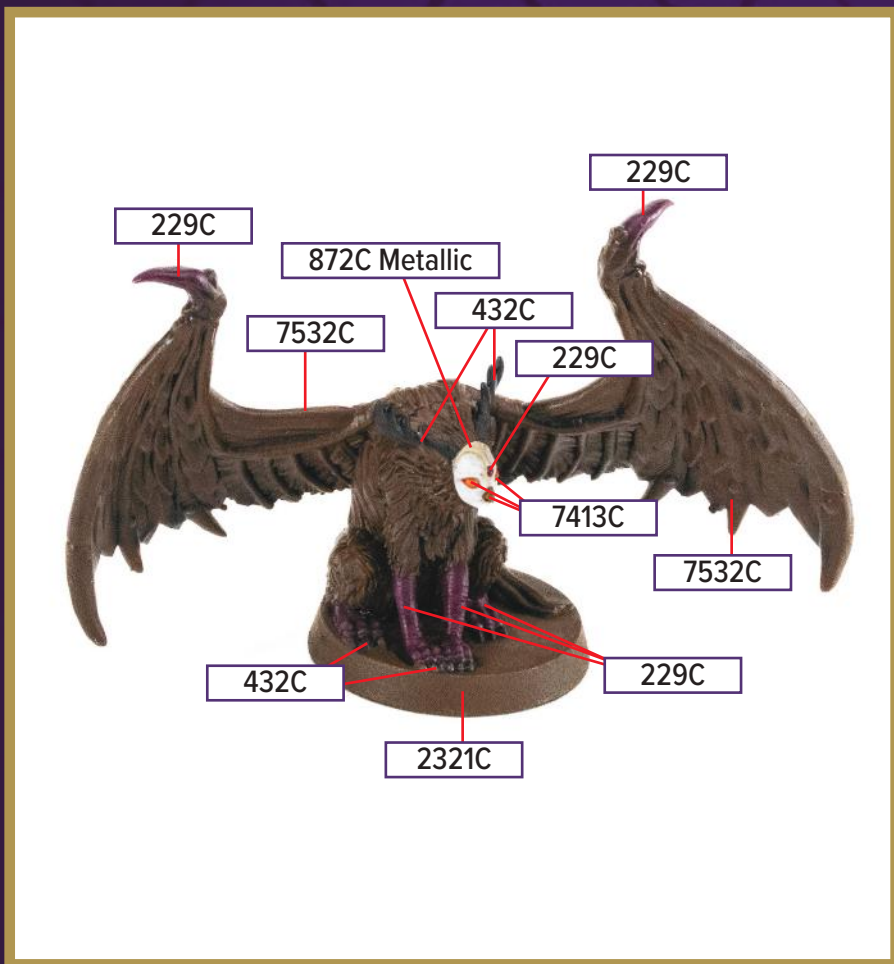

ONSHU THE WELKINEYE