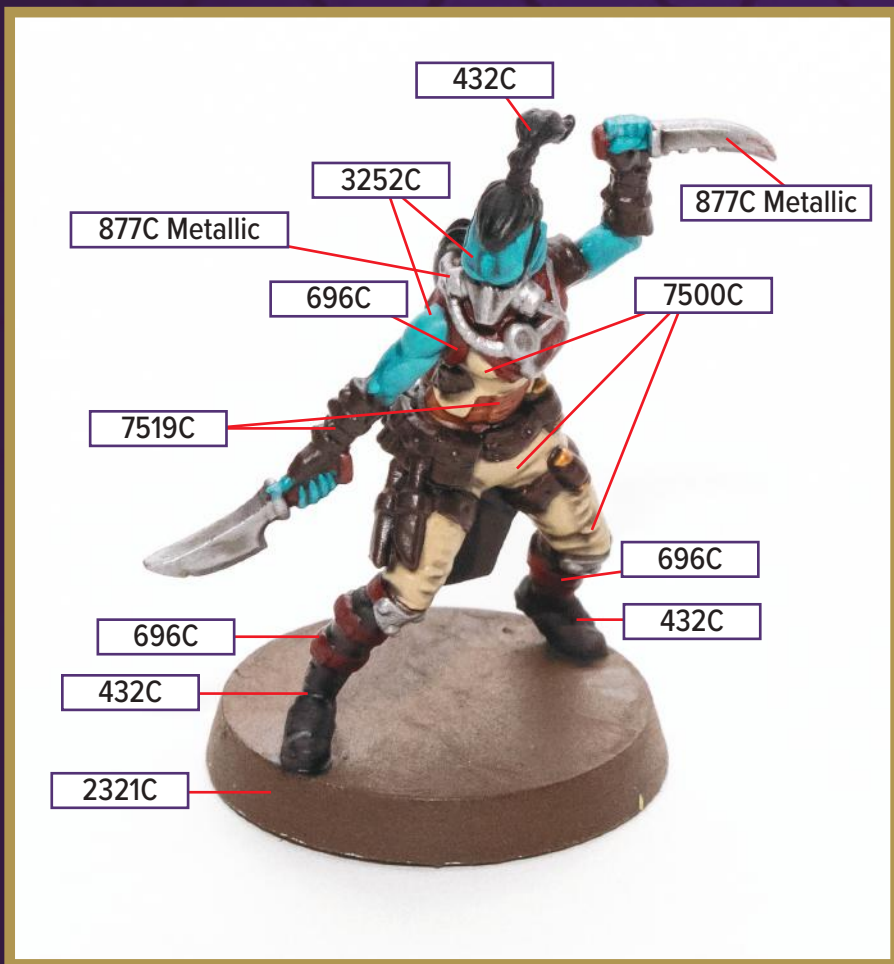

# KNAVES OF THE SILVER SCIMITAR

This figure can be found in *Age of Annihilation Master Set*

 7519C	 696C	 7525C
 7500C	 877C Metallic	 432C
 2321C	 475C	

Black 6C for wash

\*All colors are Pantone PMS

# KNAVES OF THE SILVER SCIMITAR

This figure can be found in *Age of Annihilation Master Set*

 7519C	 696C	 7525C
 7500C	 877C Metallic	 432C
 2321C	 3252C	 871C Metallic

Black 6C for wash

\*All colors are Pantone PMS

# KNAVES OF THE SILVER SCIMITAR

This figure can be found in *Age of Annihilation Master Set*

 7519C	 696C	 432C
 7500C	 877C Metallic	
 2321C	 3252C	

Black 6C for wash

\*All colors are Pantone PMS