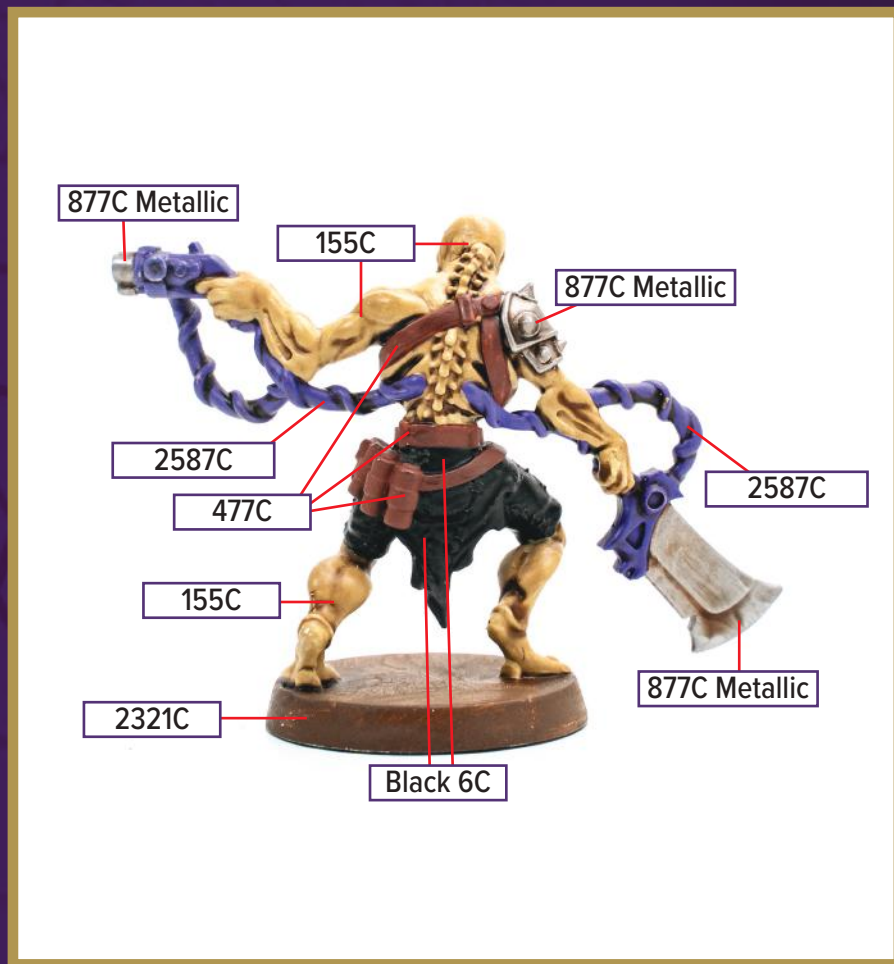

# BOK-BUR-NA

Available in *Battle for the Wellspring Battle Box*

 757C	 877C Metallic	 Black 6C
 155C	 2321C	
 477C	 2587C	

Black 6C for wash

*\*All colors are Pantone PMS*

# KILLIAN VANE III

Available in *Battle for the Wellspring Battle Box*

Black 6C	Warm Gray 11C	719C	425C
872C Metallic	123C	477C	
186C	877C Metallic	2321C	

Black 6C for wash

*\*All colors are Pantone PMS*