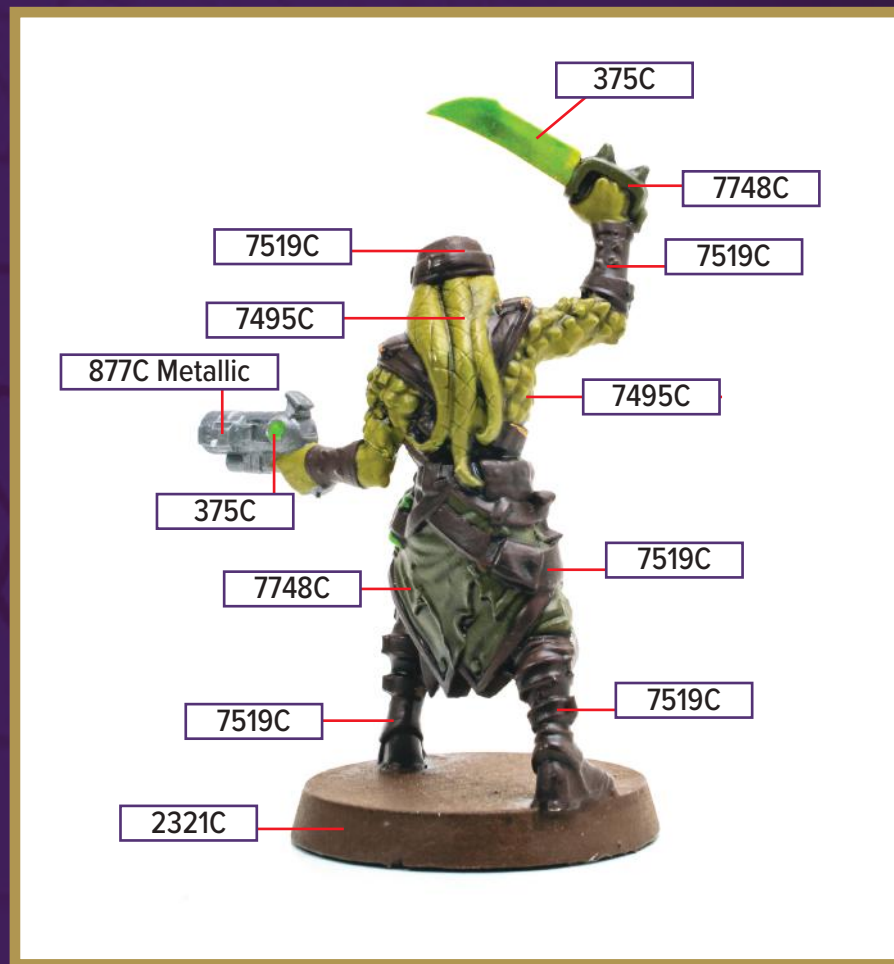

EXILES OF THE SUNDERED SEA