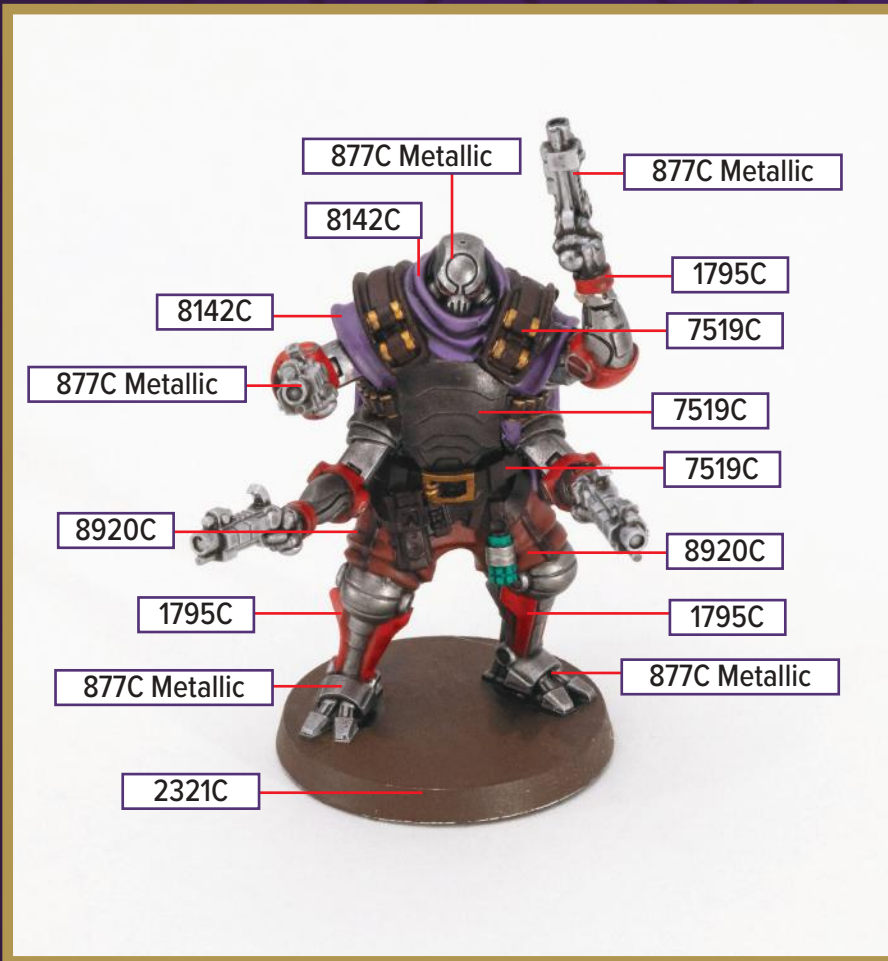

# MISAERX THE KYRIE WARRIOR

This figure can be found in *Age of Annihilation Master Set*

 7623C	 7527C
 Cool Gray 1C	 7529C
 2321C	 441C

Black 6C for wash

\*All colors are Pantone PMS

# ADMIRAL EJ-1M

This figure can be found in *Age of Annihilation Master Set*

 7519C	 2321C
 8920C	 1795C
 8142C	 877C Metallic

Black 6C for wash

\*All colors are Pantone PMS