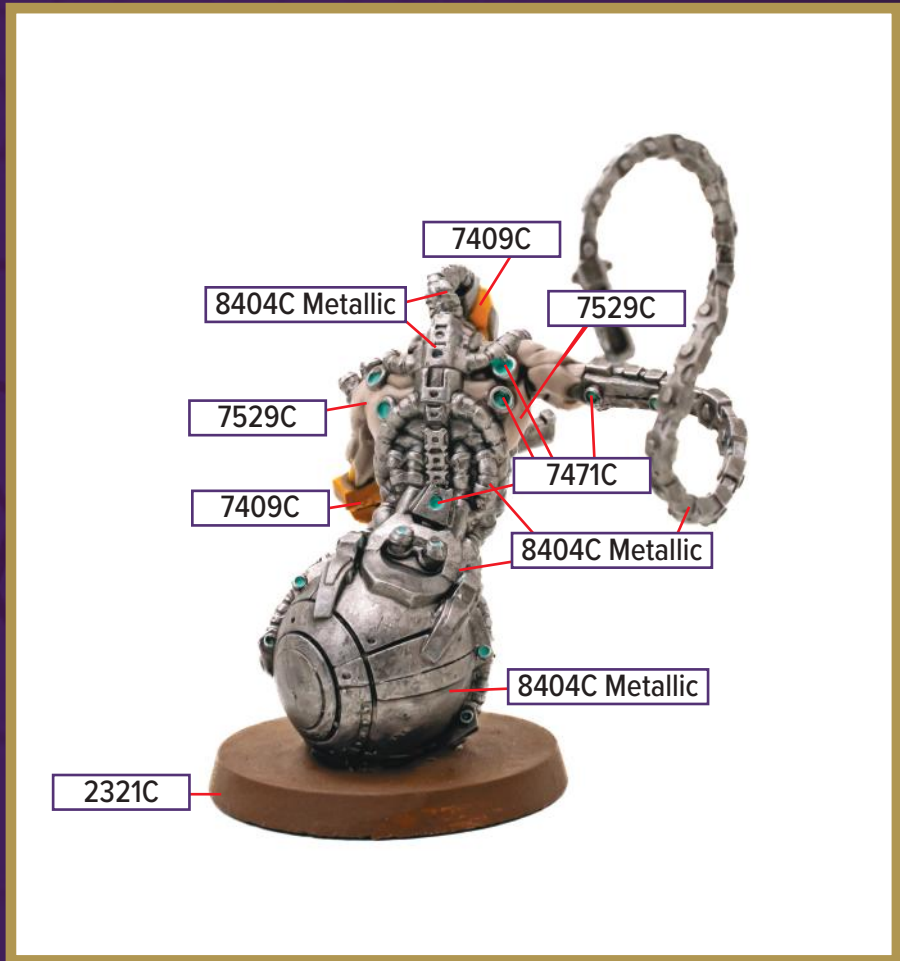

NECROTECH WRAITHRIDERS