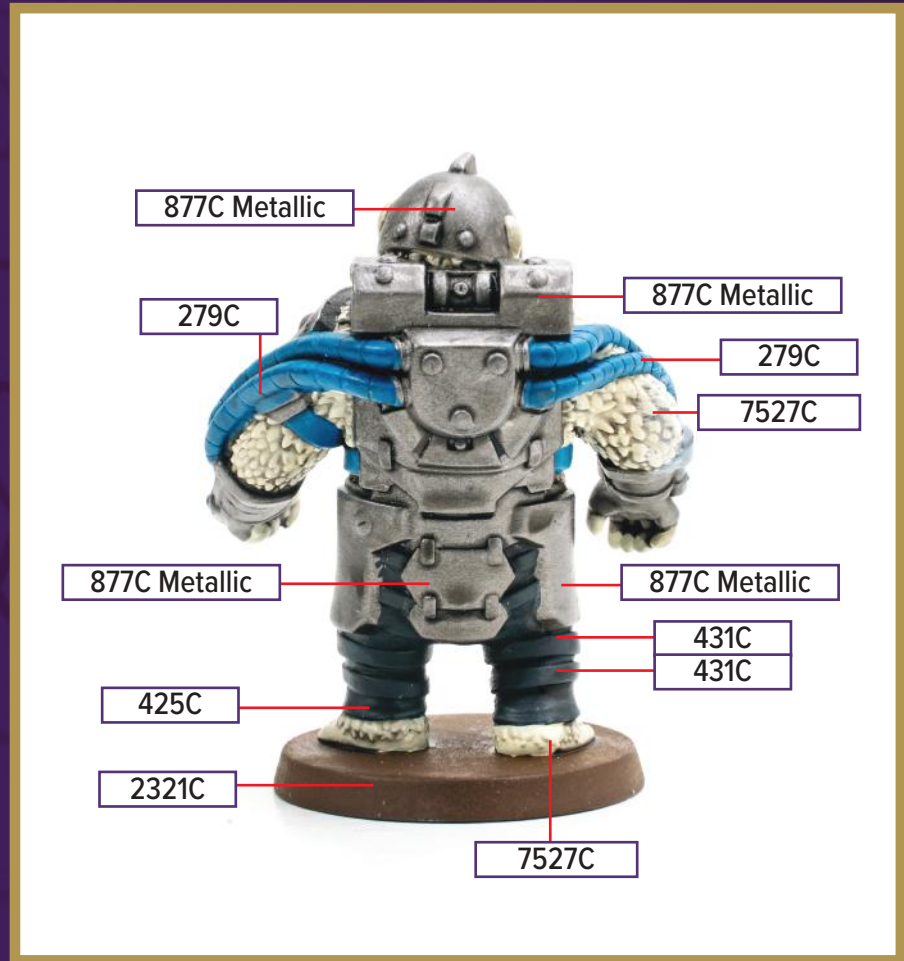

FROSTCLAW PALADINS