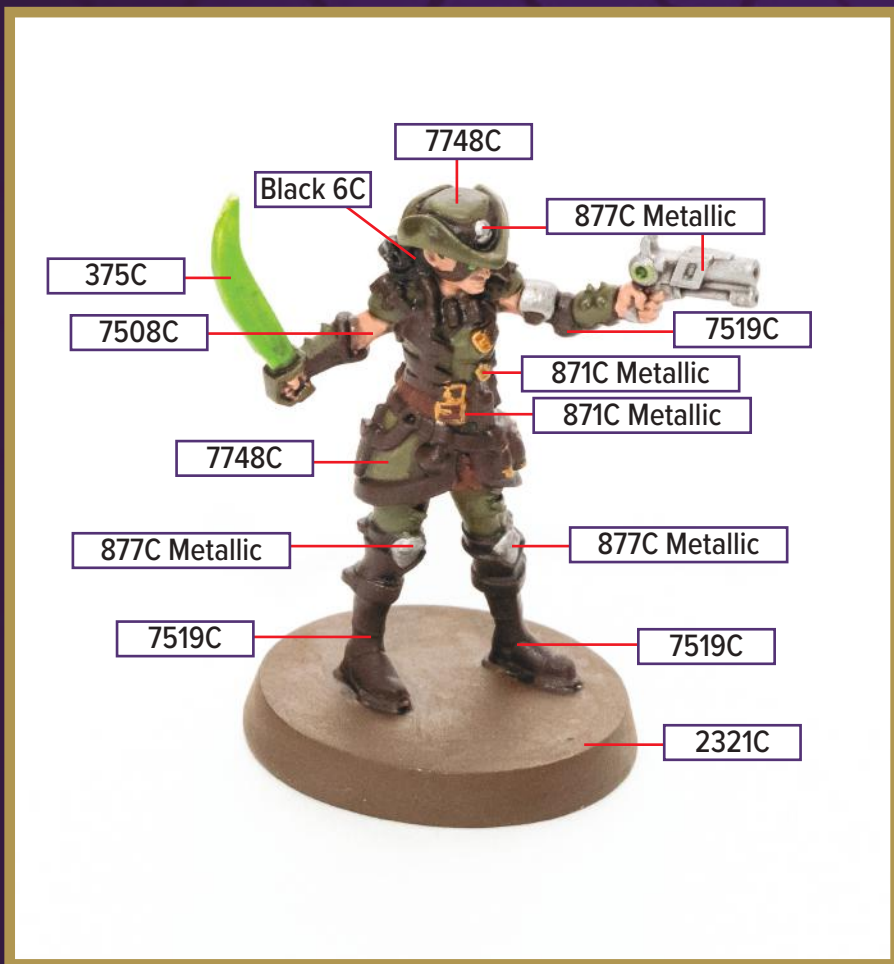

EXILES OF THE SUNDERED SEA