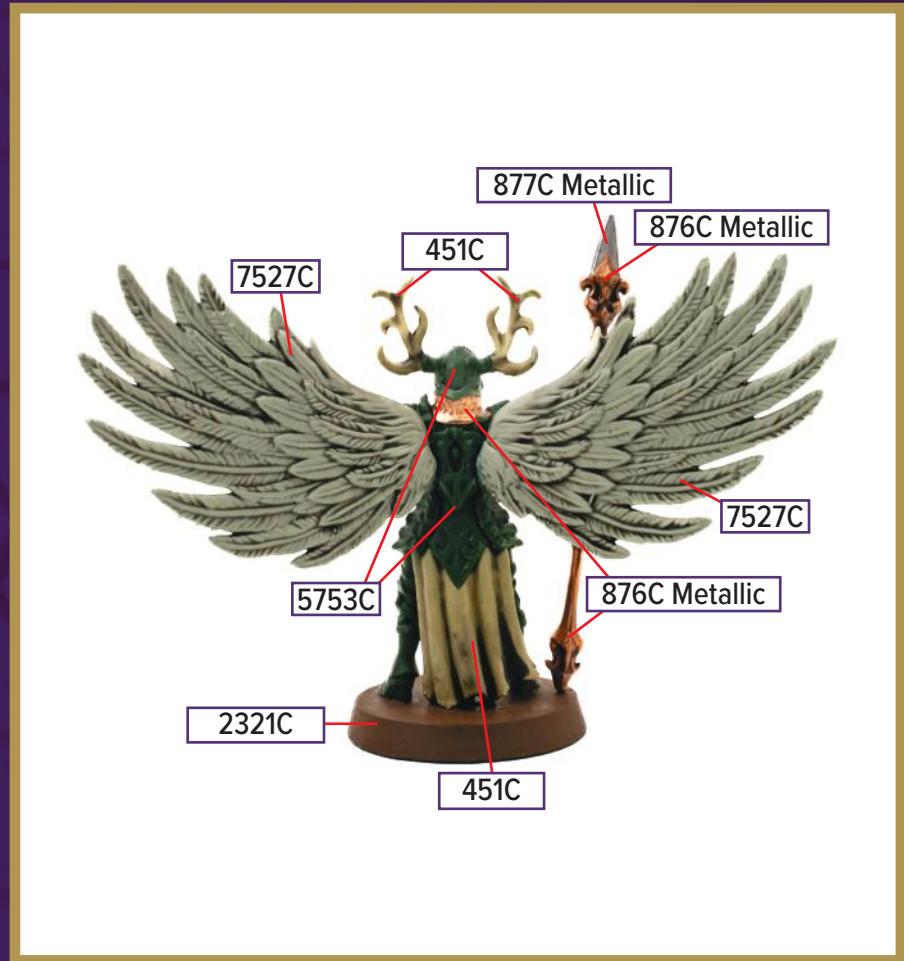

MIELKI THE KYRIE WARRIOR