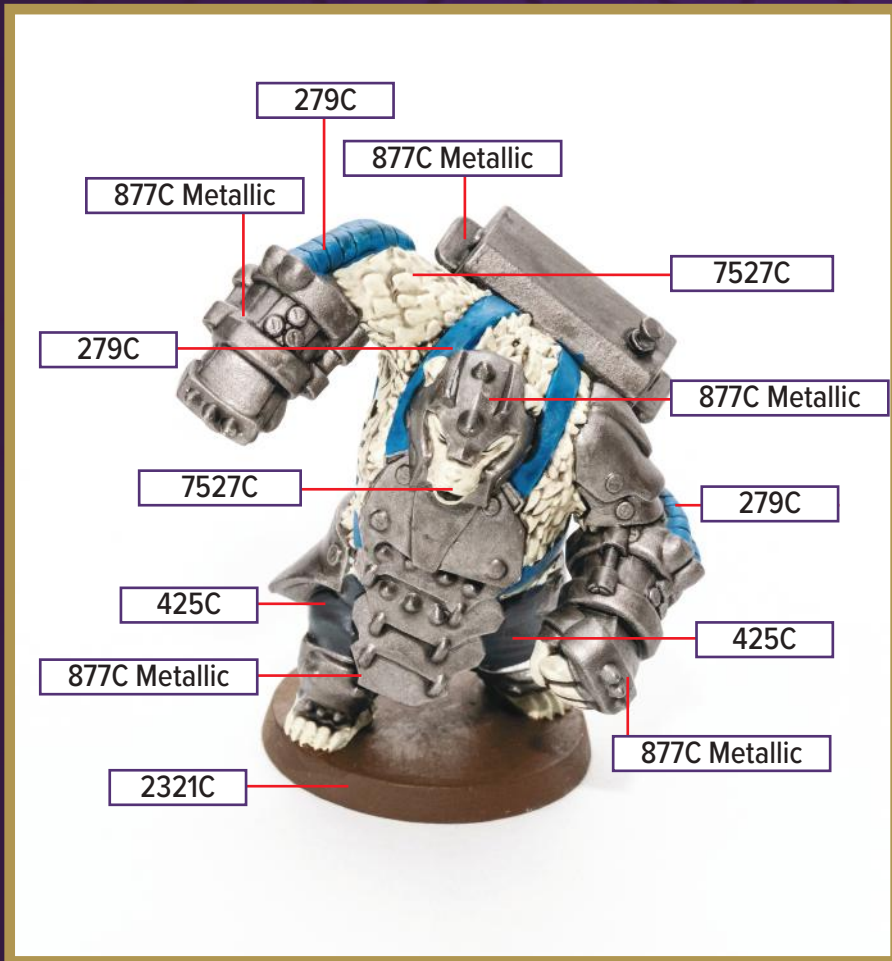

FROSTCLAW PALADINS