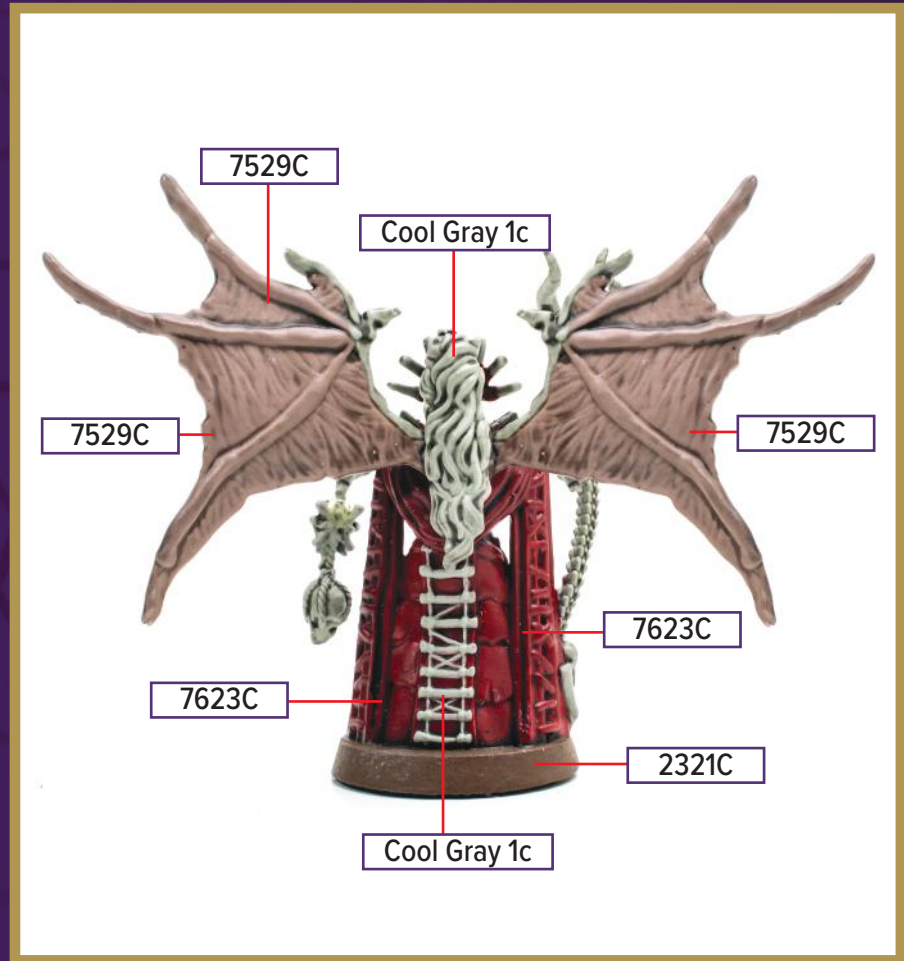

# EWASHIA, MASTER OF TIDES

Available in *Battle for the Wellspring Battle Box*

 229C	 7455C
 872C Metallic	 2321C
 284C	 7534C

Black 6C for wash

*\*All colors are Pantone PMS*

# MISAERX THE KYRIE WARRIOR

This figure can be found in *Age of Annihilation Master Set*

 7623C	 7527C
 Cool Gray 1C	 7529C
 2321C	 441C

Black 6C for wash

\*All colors are Pantone PMS