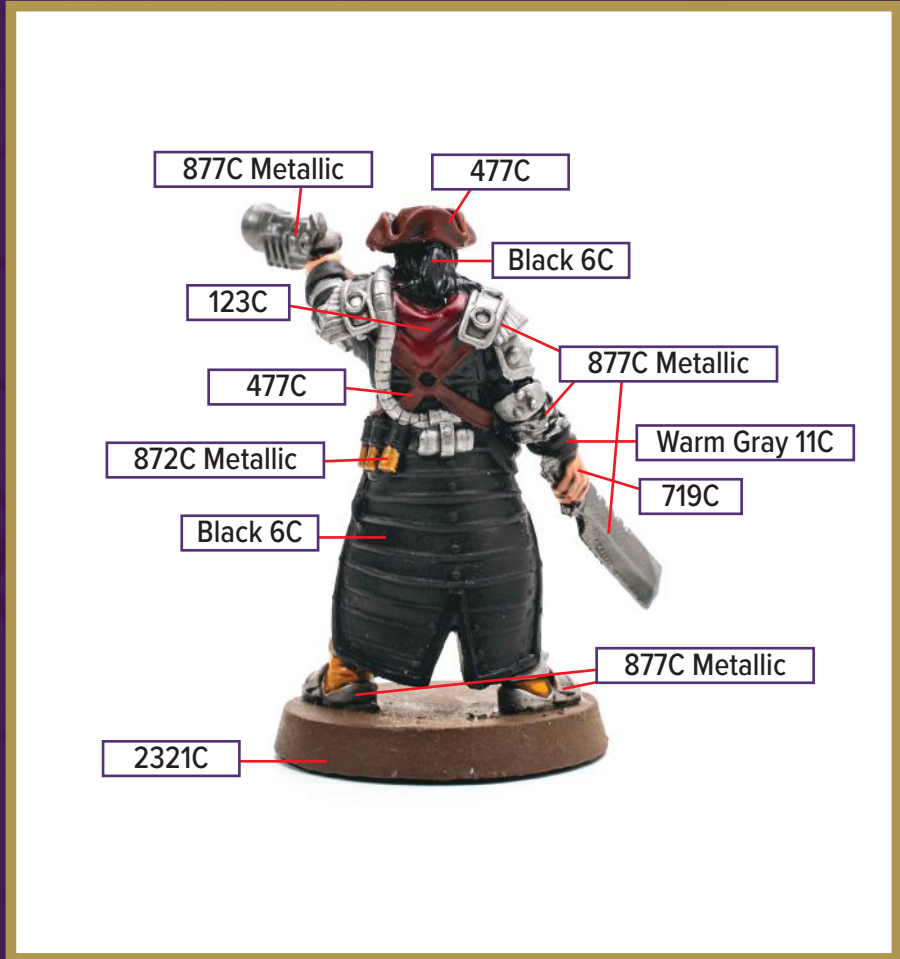

KILLIAN VANE III