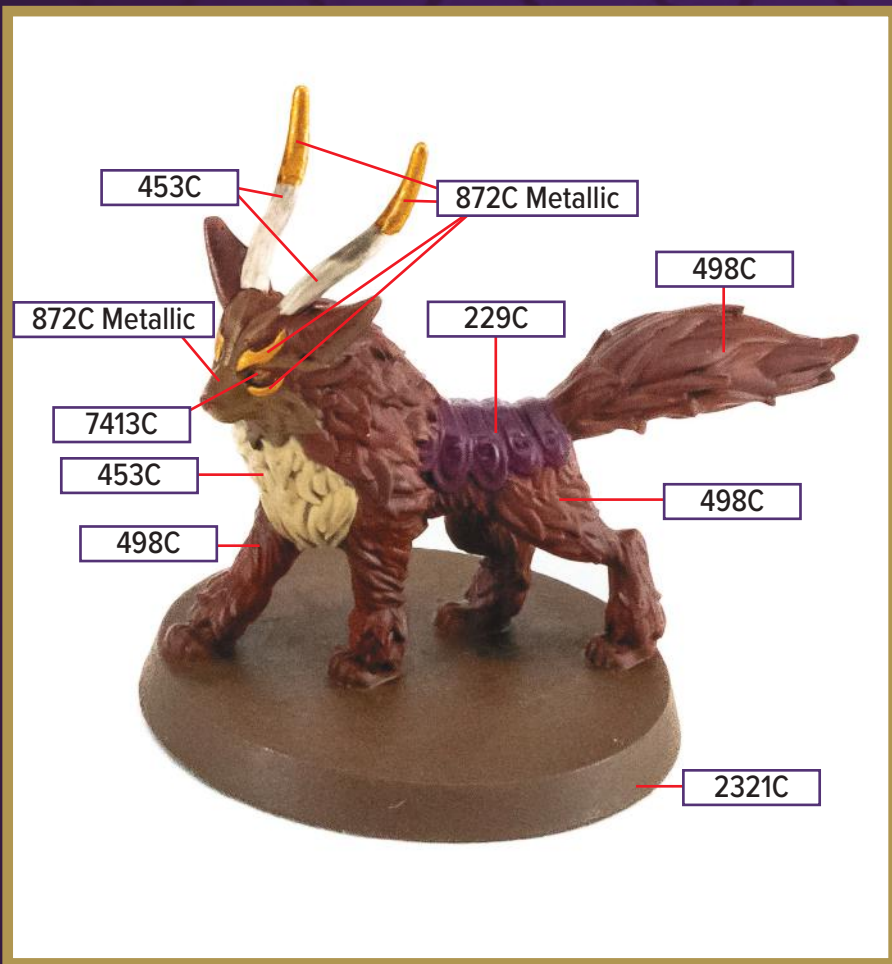

KITA THE SPRINGRUNNER