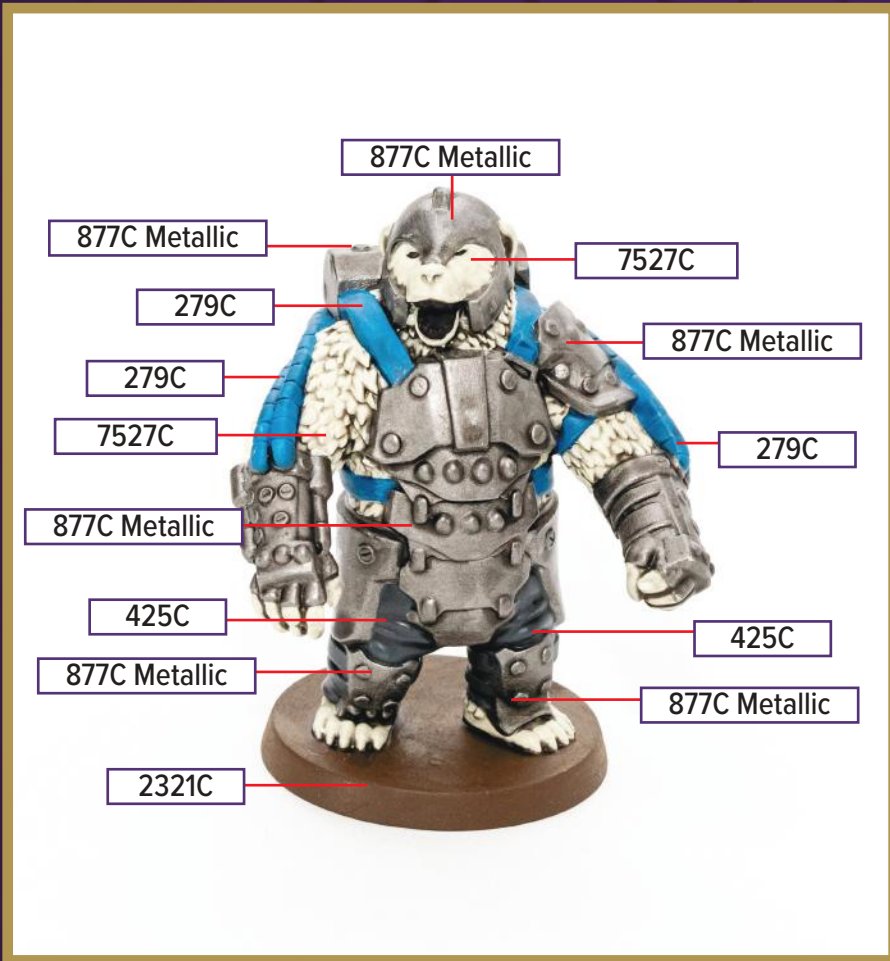

# KNIGHT IRENE

This figure can be found in *Age of Annihilation Master Set*

 425C	 2321C	 872C Metallic
 431C	 279C	 7508C
 7527C	 877C Metallic	

Black 6C for wash

\*All colors are Pantone PMS

# FROSTCLAW PALADINS

This figure can be found in *Age of Annihilation Master Set*

 425C	 2321C
 431C	 279C
 7527C	 877C Metallic

Black 6C for wash

\*All colors are Pantone PMS