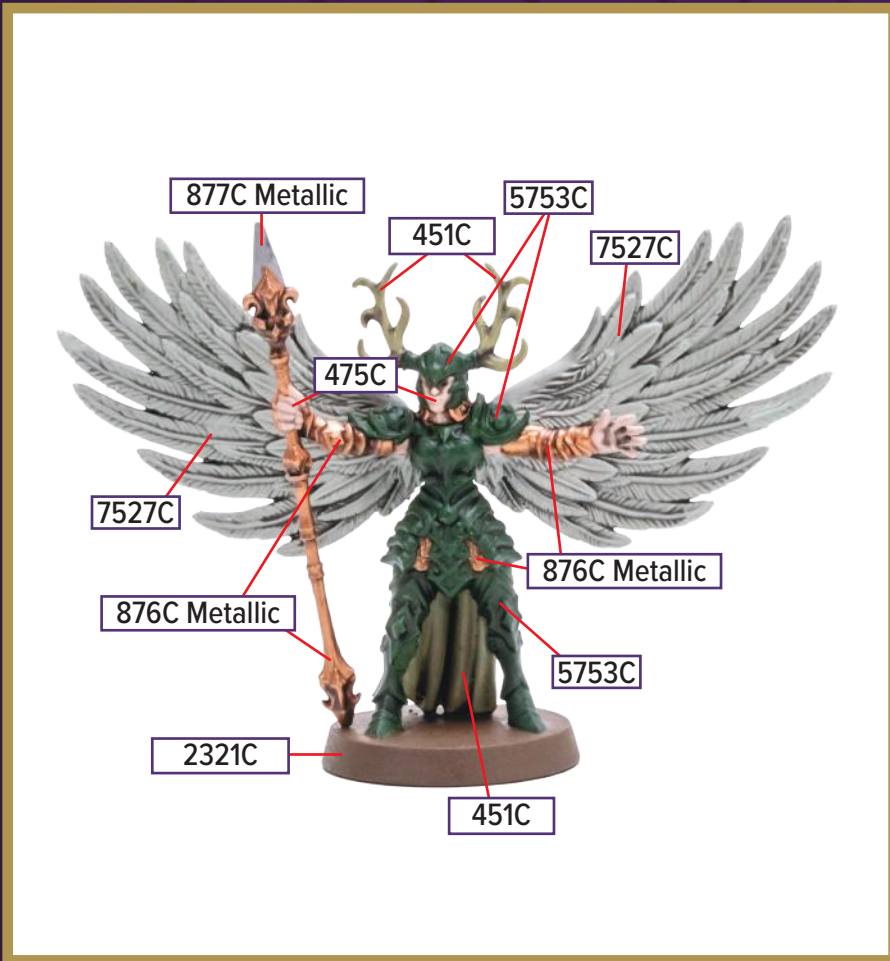

MIELKI THE KYRIE WARRIOR