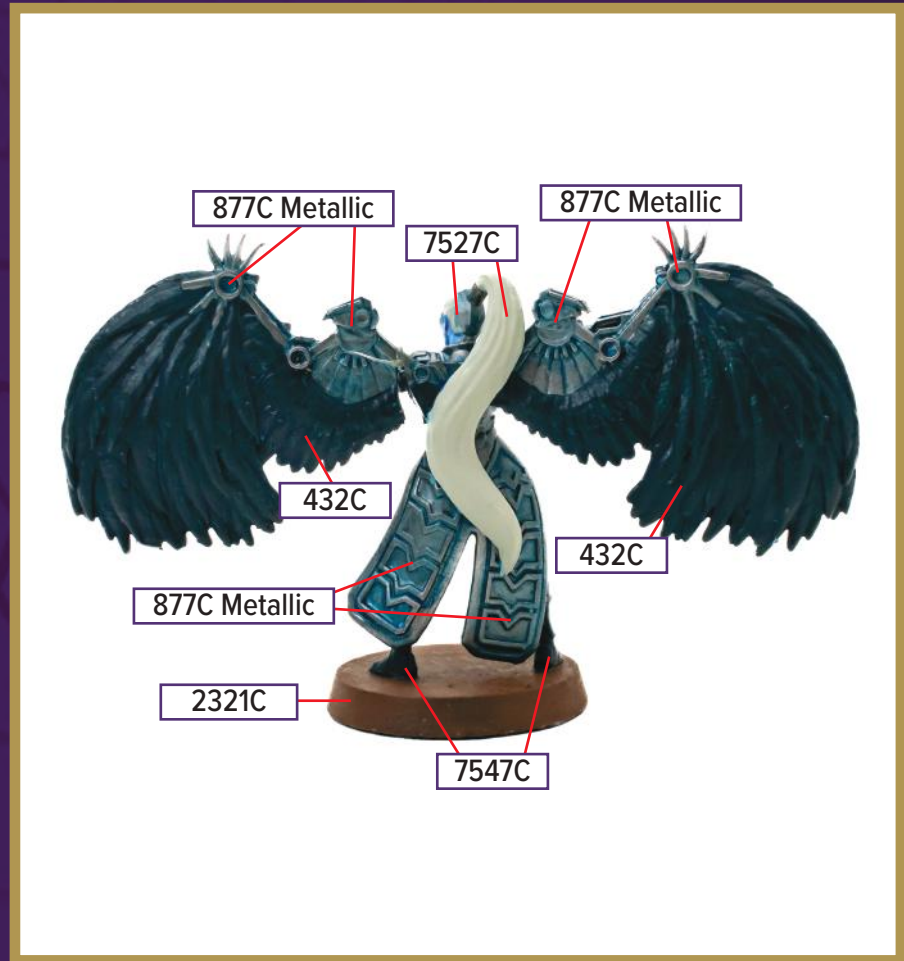

QUEEN QHYRION