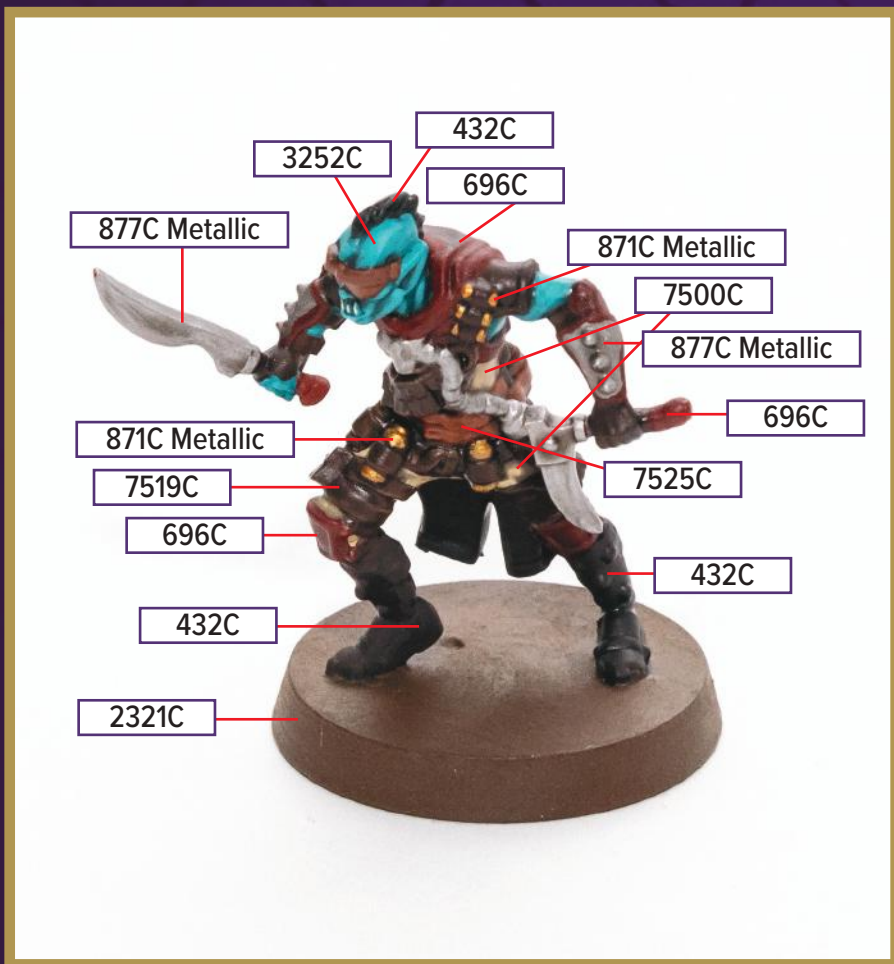

# KNAVES OF THE SILVER SCIMITAR

This figure can be found in *Age of Annihilation Master Set*

 7519C	 696C	 7525C
 7500C	 877C Metallic	 871C Metallic
 2321C	 375C	 432C

Black 6C for wash

\*All colors are Pantone PMS

# KNAVES OF THE SILVER SCIMITAR

This figure can be found in *Age of Annihilation Master Set*

 7519C	 696C	 7525C
 7500C	 877C Metallic	 432C
 2321C	 475C	

Black 6C for wash

\*All colors are Pantone PMS

# KNAVES OF THE SILVER SCIMITAR

This figure can be found in *Age of Annihilation Master Set*

 7519C	 696C	 7525C
 7500C	 877C Metallic	 432C
 2321C	 3252C	 871C Metallic

Black 6C for wash

\*All colors are Pantone PMS