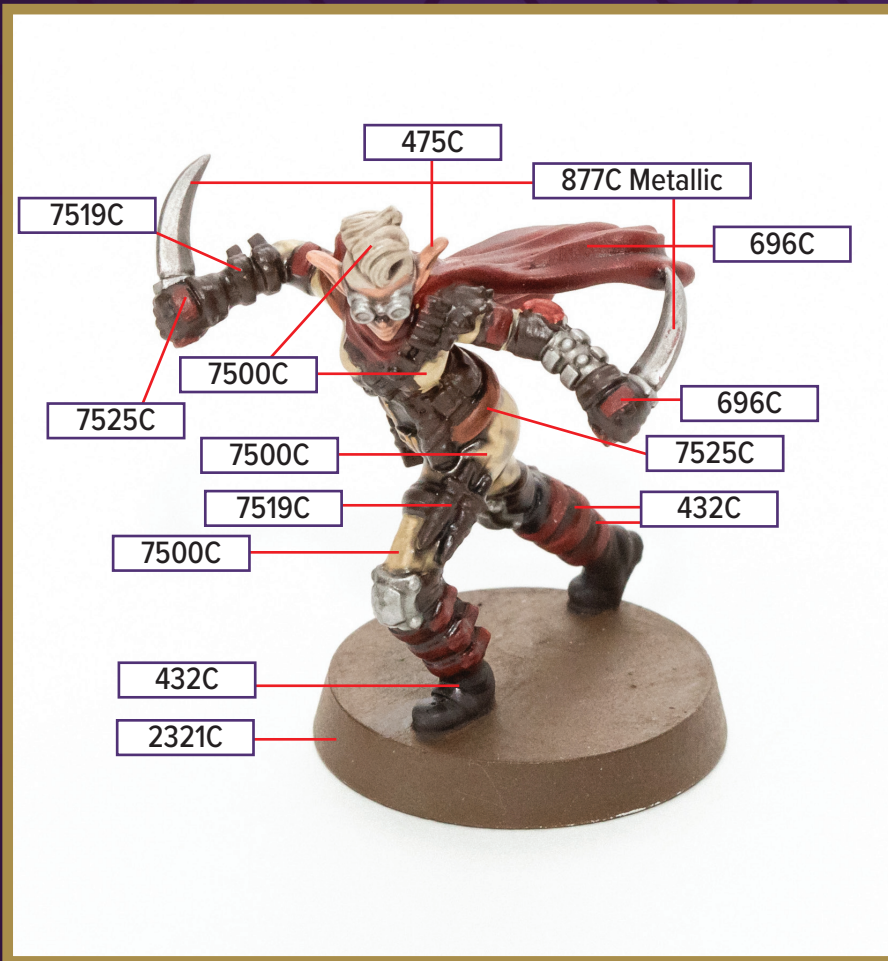

KNAVES OF THE SILVER SCIMITAR

This figure can be found in *Age of Annihilation Master Set*

 7519C	 696C	 7525C
 7500C	 877C Metallic	 432C
 2321C	 475C	

Black 6C for wash

*All colors are Pantone PMS