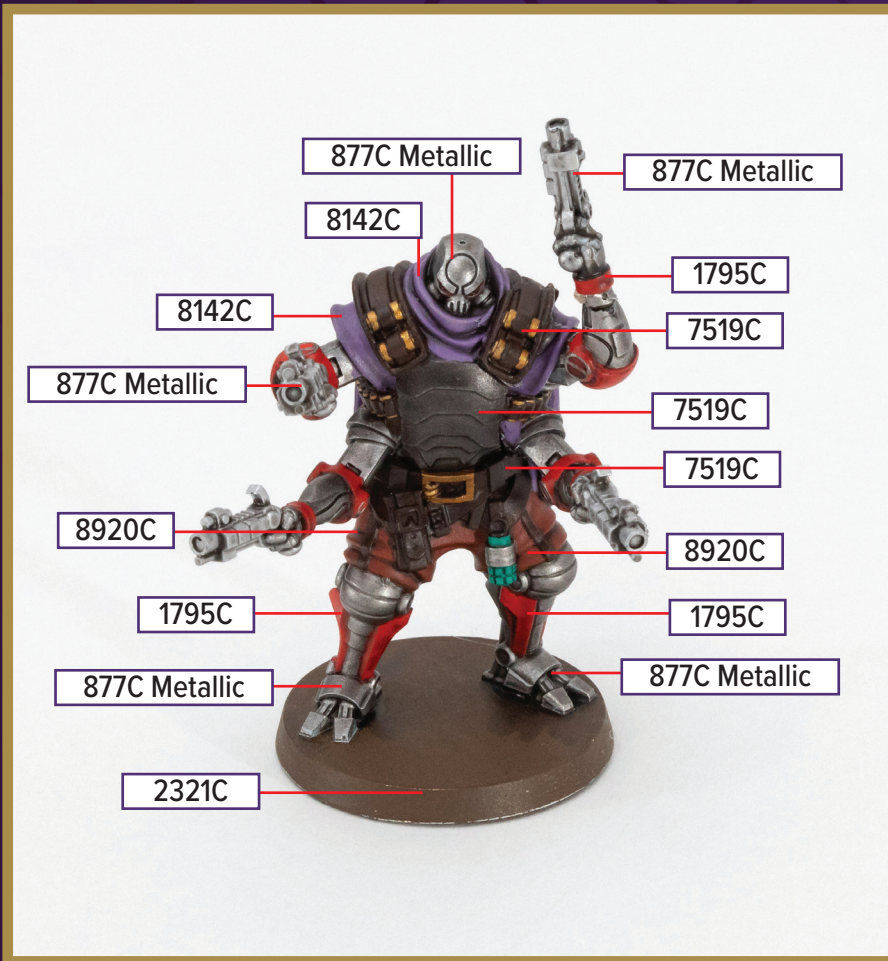

ADMIRAL EJ-1M

This figure can be found in *Age of Annihilation Master Set*

 7519C	 2321C
 8920C	 1795C
 8142C	 877C Metallic

Black 6C for wash

*All colors are Pantone PMS