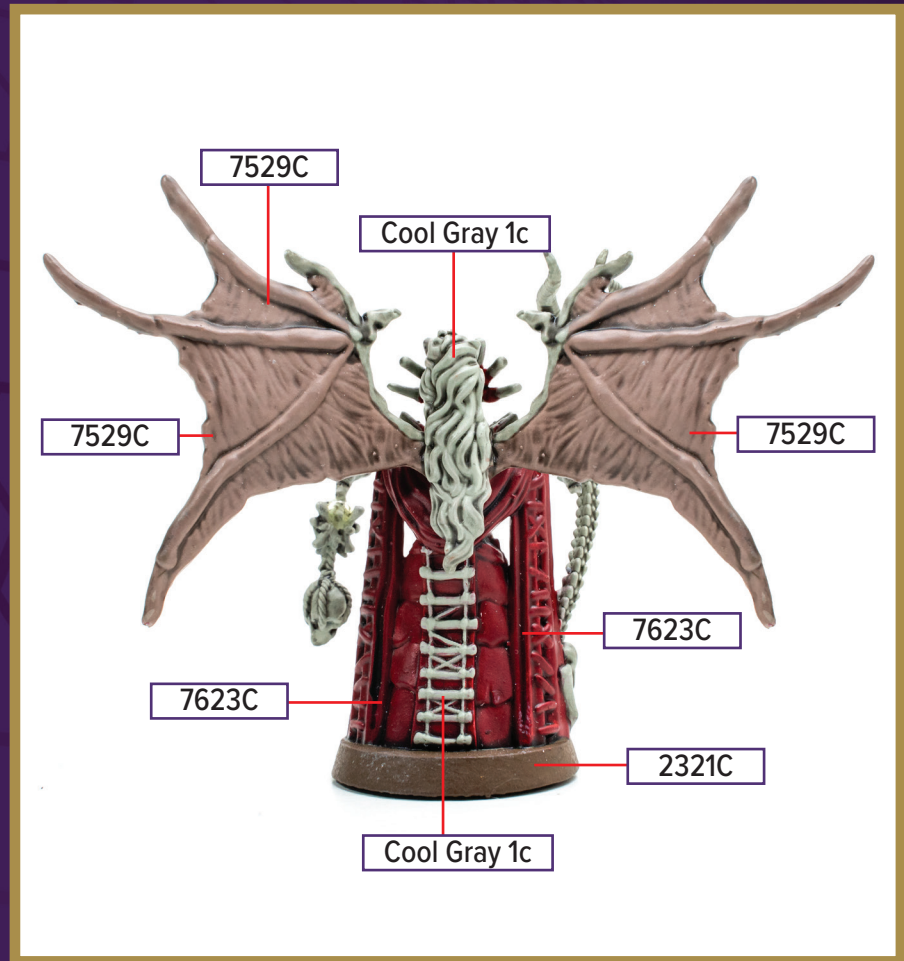

# MISAERX THE KYRIE WARRIOR

This figure can be found in *Age of Annihilation Master Set*

 7623C	 7527C
 Cool Gray 1C	 7529C
 2321C	 441C

Black 6C for wash

\*All colors are Pantone PMS