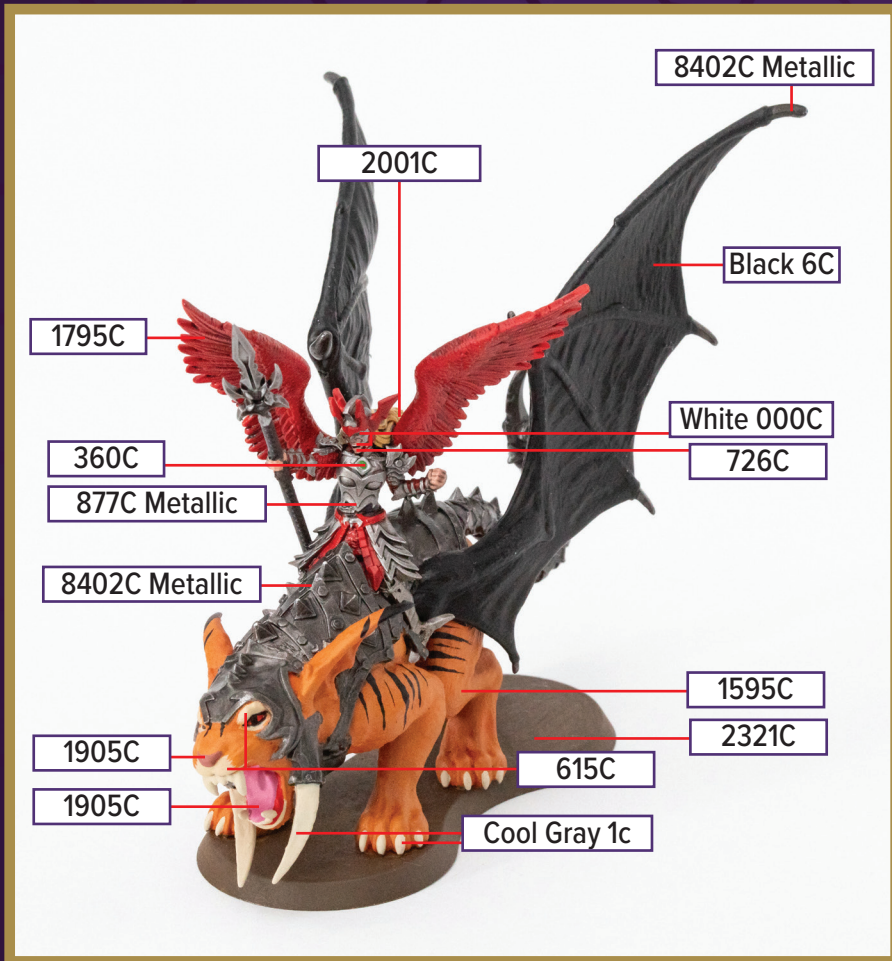

RAELIN THE KYRIE WARRIOR

This figure can be found in *Age of Annihilation Master Set*

 726C	 100C	 360C	 877C Metallic	 Cool Gray 10
 White 0000C	 615C	 2321C	 Black 6C	
 1905C	 1795C	 8402C Metallic	 1275C	

Black 6C for wash

*All colors are Pantone PMS