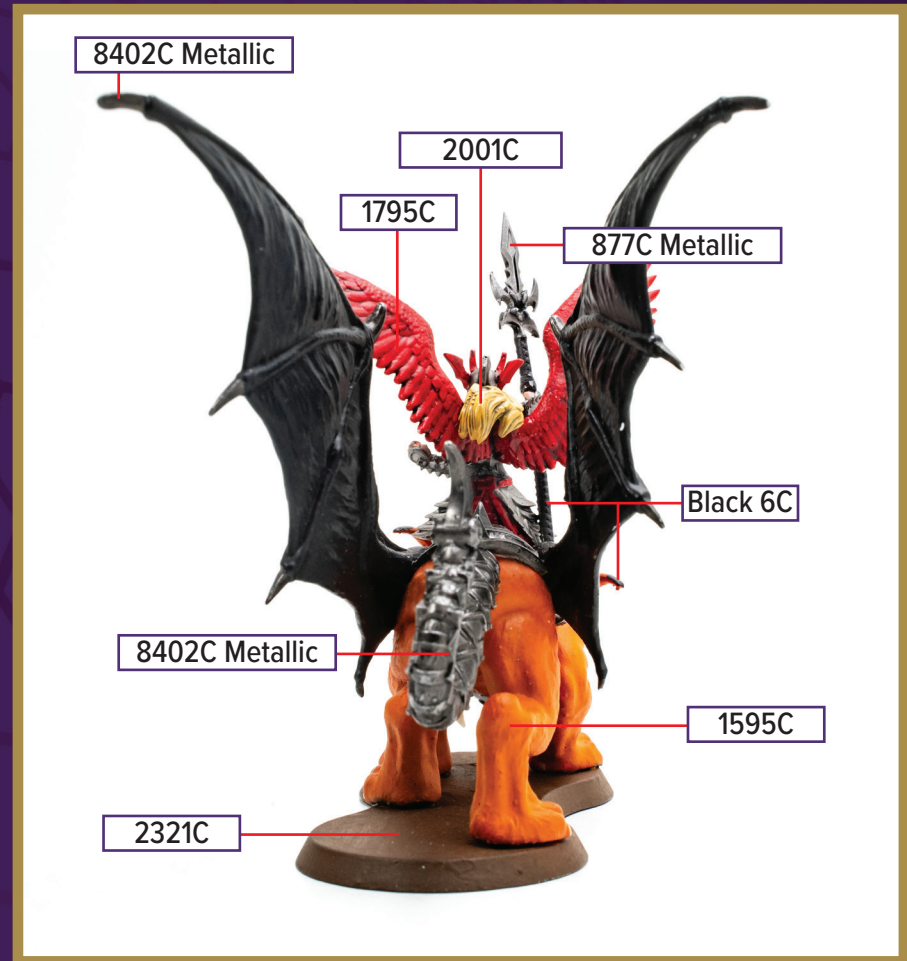

RAELIN THE KYRIE WARRIOR

This figure can be found in *Age of Annihilation Master Set*

 726C	 100C	 360C	 877C Metallic	 Cool Gray 10
 White 0000C	 615C	 2321C	 Black 6C	
 1905C	 1795C	 8402C Metallic	 1275C	

Black 6C for wash

*All colors are Pantone PMS