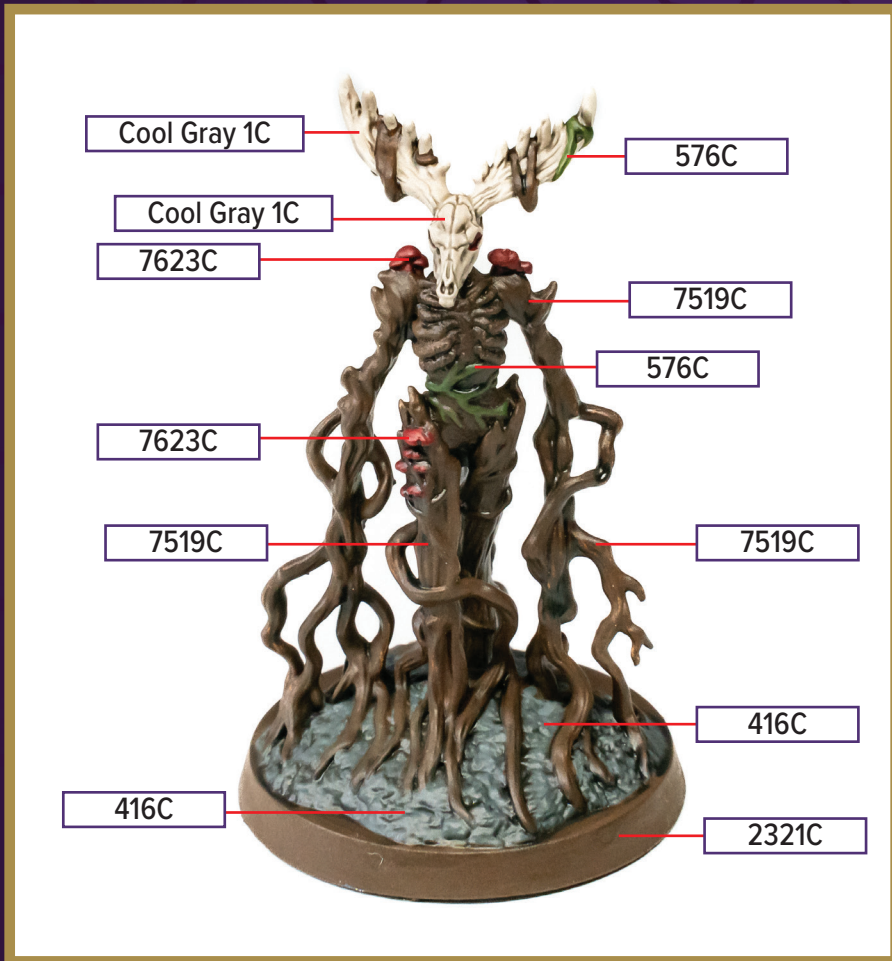

RAAKCHOTT, STEWARD OF DEATH

This figure can be found in *Age of Annihilation Master Set*

 7623C	 576C
 Cool Gray 1C	 7519C
 2321C	 416C

Black 6C for wash

*All colors are Pantone PMS