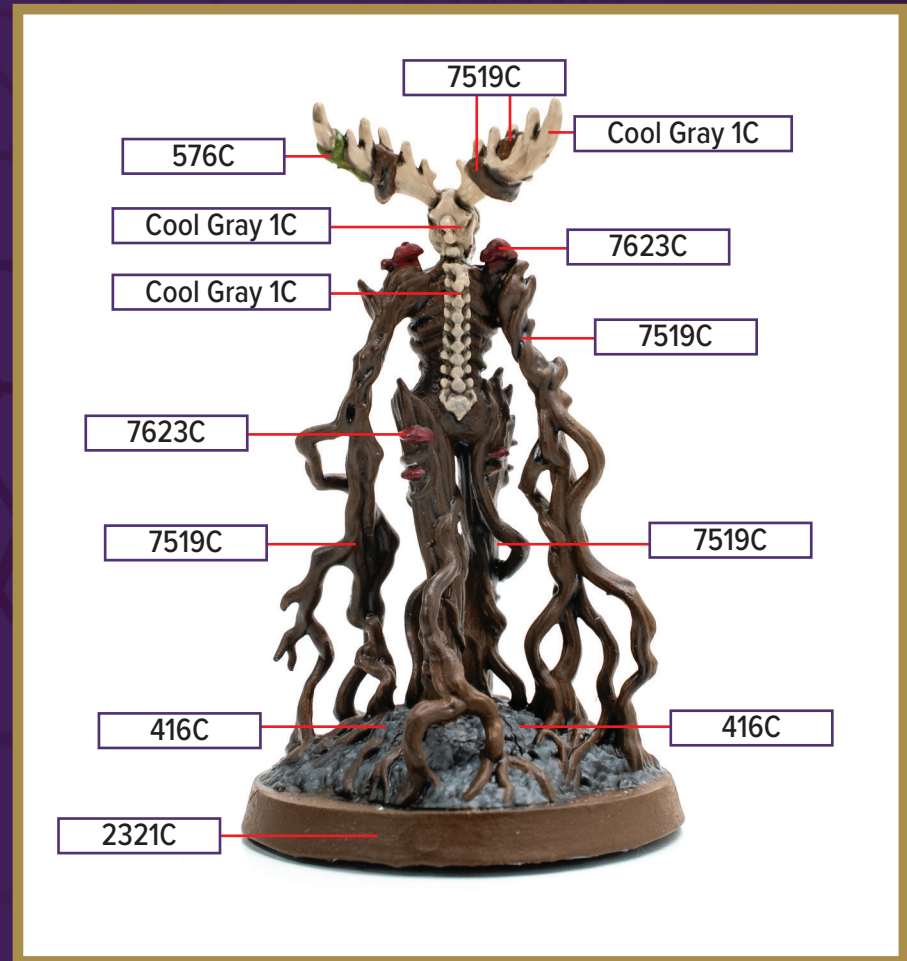

RAAKCHOTT, STEWARD OF DEATH

This figure can be found in *Age of Annihilation Master Set*

 7623C	 576C
 Cool Gray 1C	 7519C
 2321C	 416C

Black 6C for wash

*All colors are Pantone PMS