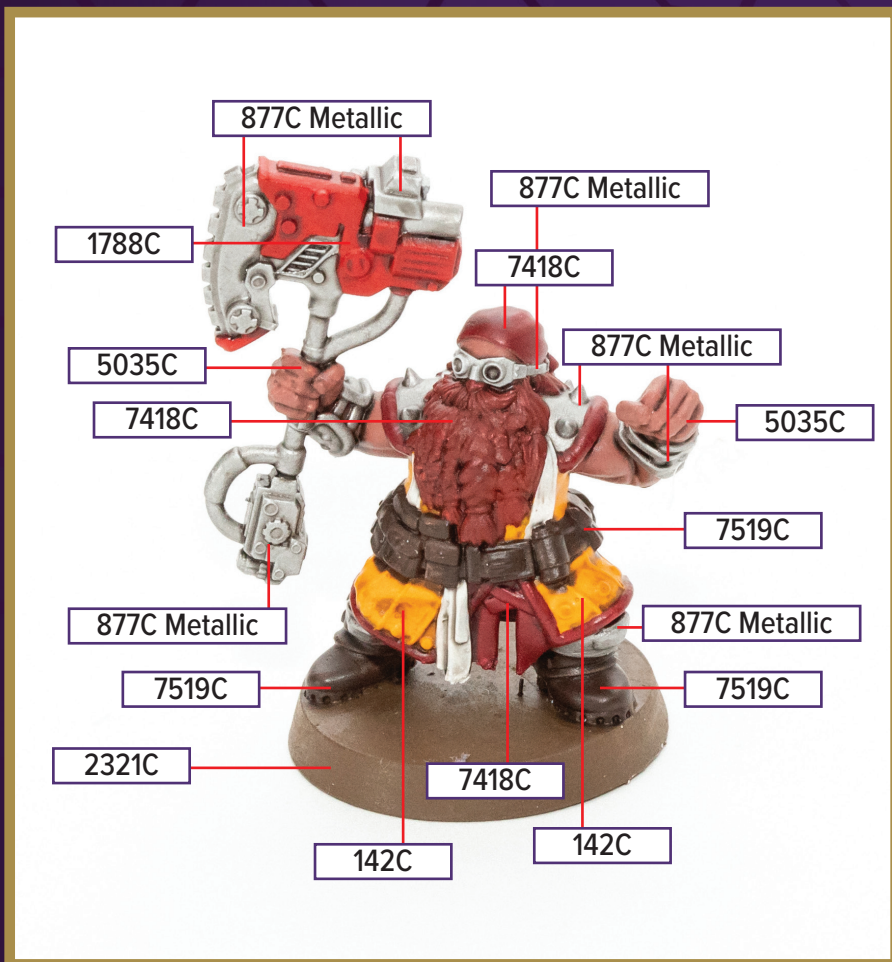

DORIM THE BULKHEAD BRAWLER

This figure can be found in *Age of Annihilation Master Set*

 7519C	 2321C	 1788C
 7418C	 5035C	
 142C	 877C Metallic	

Black 6C for wash

*All colors are Pantone PMS