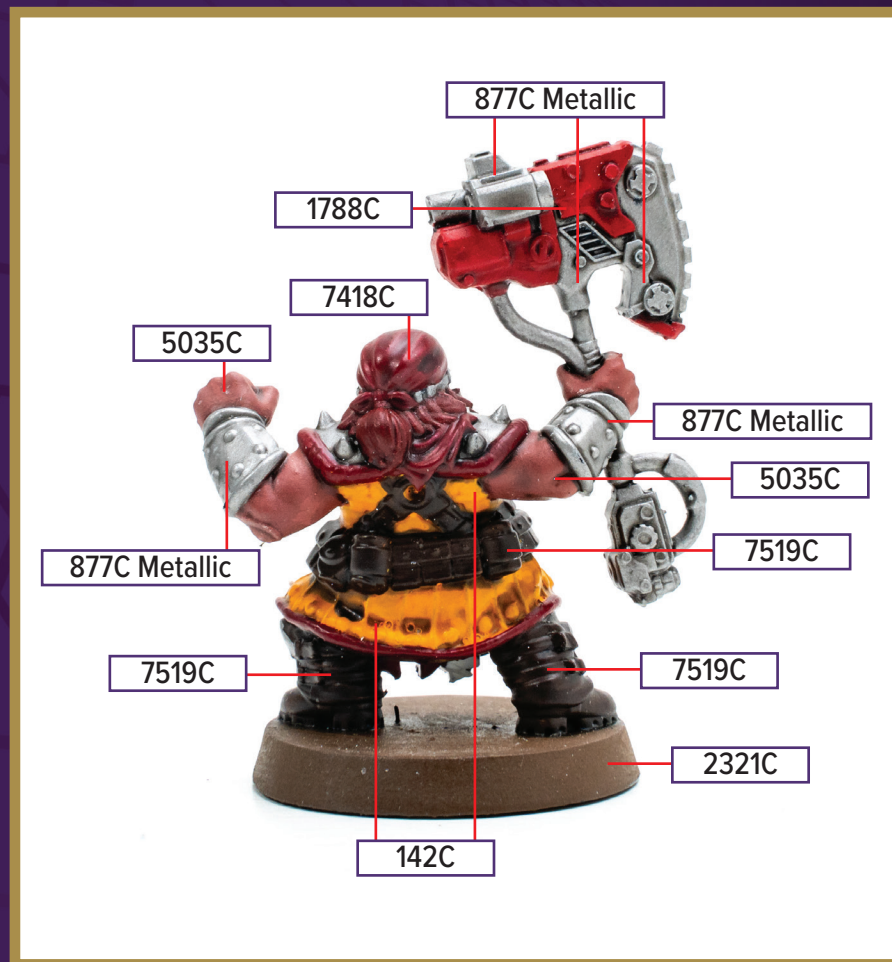

DORIM THE BULKHEAD BRAWLER

This figure can be found in *Age of Annihilation Master Set*

 7519C	 2321C	 1788C
 7418C	 5035C	
 142C	 877C Metallic	

Black 6C for wash

*All colors are Pantone PMS