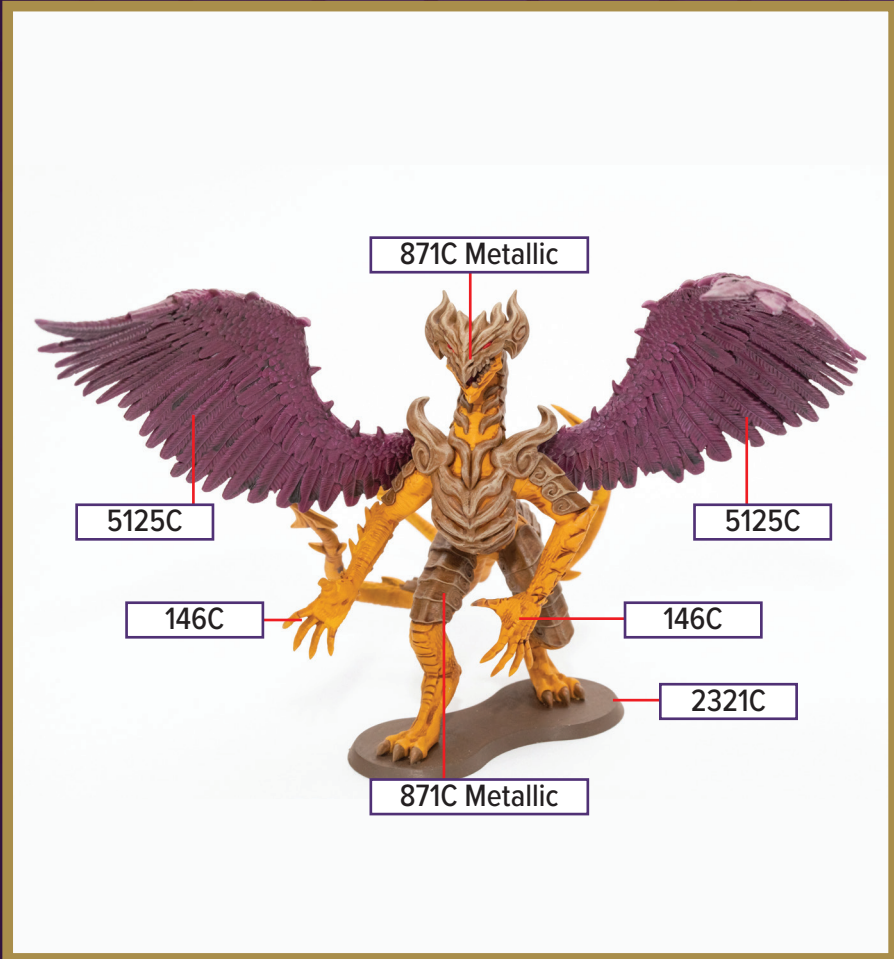

XENITHRAX THE VINEWEAVER

This figure can be found in *Age of Annihilation Master Set*

- 463C
- 871C Metallic
- 5125C
- 146C
- 2321C

PMS 463C for wash

**All colors are Pantone PMS*