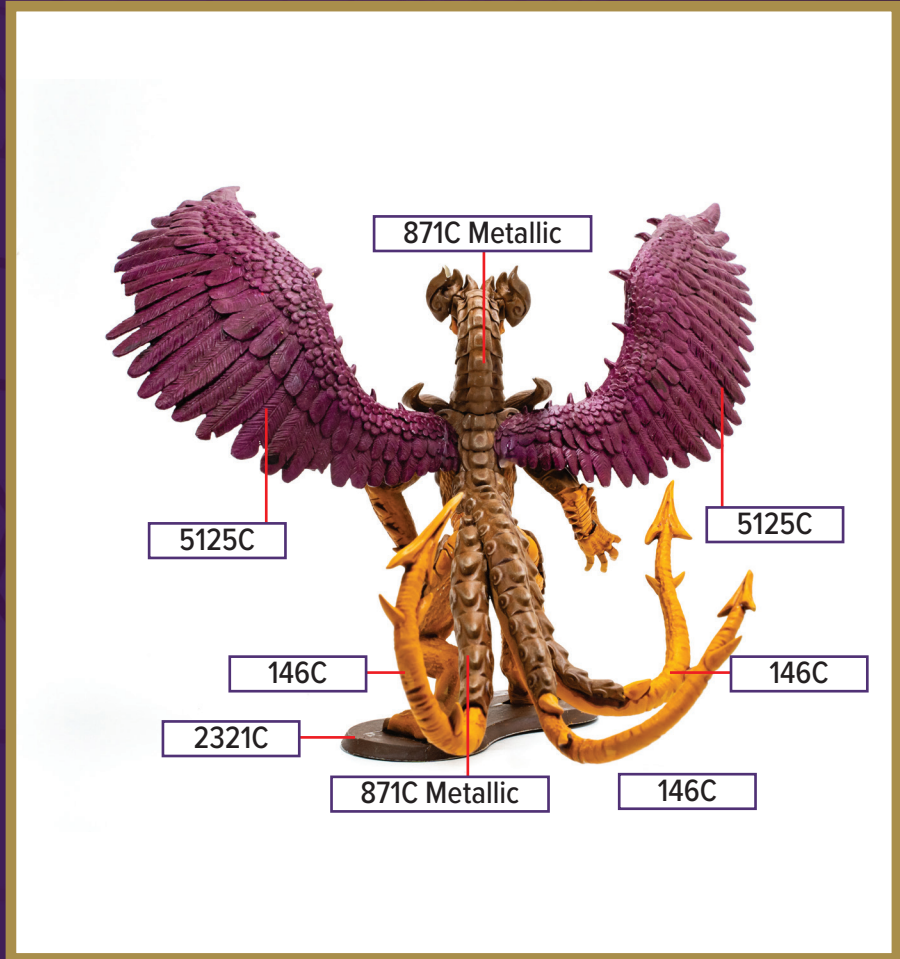

XENITHRAX THE VINEWEAVER

This figure can be found in *Age of Annihilation Master Set*

- 463C
- 871C Metallic
- 5125C
- 146C
- 2321C

PMS 463C for wash

**All colors are Pantone PMS*